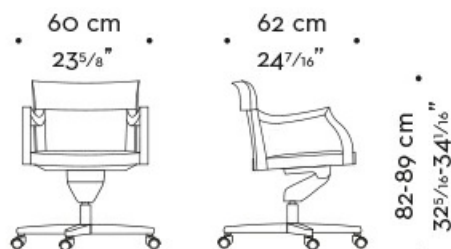

Eloise

Стулья и кресла

Габариты

ELOISE

base in metallo bronzo - base in bronze metal

base in metallo verniciato - base in painted metal

ELOISE with arms

base in metallo bronzo - base in bronze metal