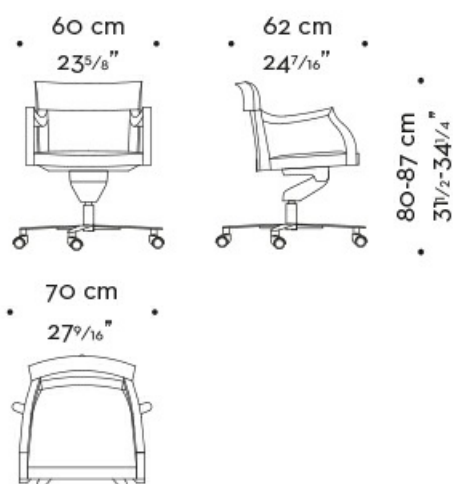

Eloise

Стулья и кресла

Габариты

ELOISE

base in metallo bronzo - base in bronze metal

base in metallo verniciato - base in painted metal

ELOISE with arms

base in metallo bronzo - base in bronze metal