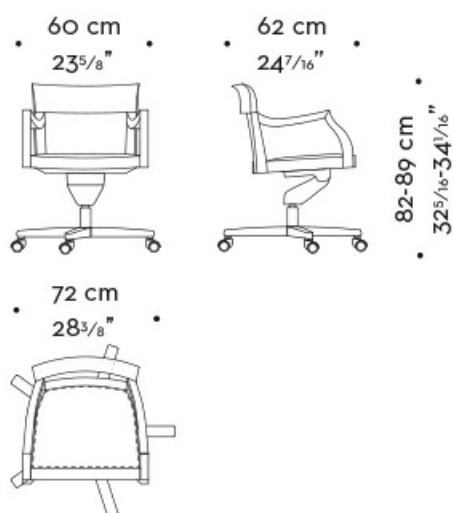

Eloise

Стулья и кресла

Габариты

ELOISE

base in metallo bronzo - base in bronze metal

base in metallo verniciato - base in painted metal

ELOISE with arms

base in metallo bronzo - base in bronze metal