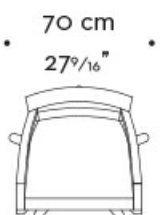

Eloise

Стулья и кресла

Габариты

ELOISE

base in metallo bronzo - base in bronze metal

base in metallo verniciato - base in painted metal

ELOISE with arms

base in metallo bronzo - base in bronze metal