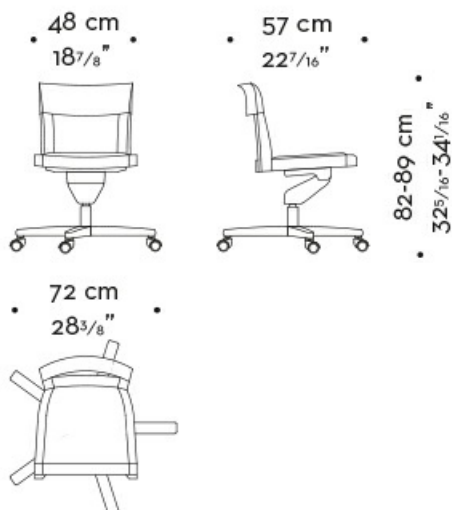

Eloise

Стулья и кресла

Габариты

ELOISE

base in metallo bronzo - base in bronze metal

base in metallo verniciato - base in painted metal

ELOISE with arms

base in metallo bronzo - base in bronze metal