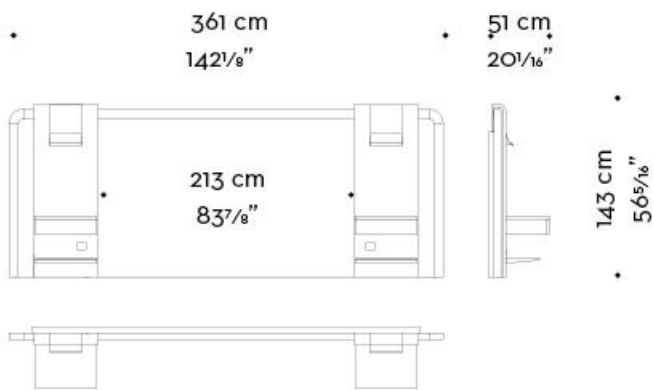

Kali Nikta

by Davide Sozzi

Кровати / Night Tales / 2016

headboard with bedside table