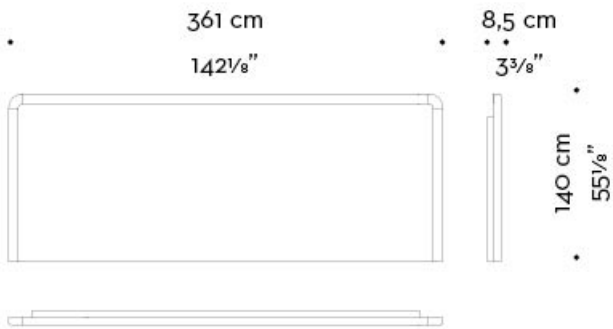

Kali Nikta

by Davide Sozzi

Кровати / Night Tales / 2016

headboard with bedside table