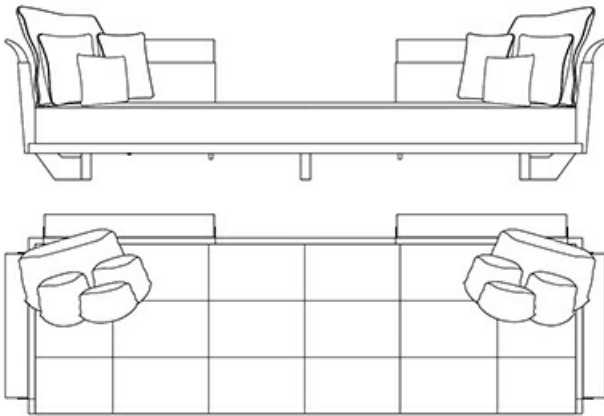

Mod.A

309 cm
121⁵/₈"