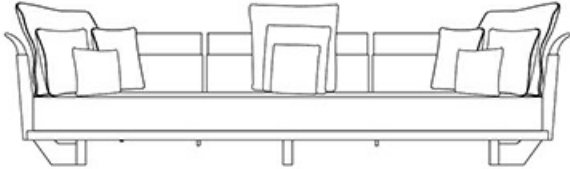

The sofa is available with two and with three seats, with structure in natural, anthracite or antique oak, and bronze details, or completely upholstered in leather. The seat cushion, not removable, has rectangular quilting finished with a sartorial passementerie combined with the fabric chosen for the upholstery. The three-seater sofa with two backrests can be accessorized with a leather and bronze coffee table.

The Komodo sofa is part of a family that includes a chaise longue, footstools and a bed, all sharing the same aesthetic.

Komodo

by Romeo Sozzi

Диваны и кресла / Milano 2021 / 2021

Габариты

Mod.A

218 cm
85¹³/₁₆"

Mod.A

309 cm
121⁵/₈"

Komodo

by Romeo Sozzi

Диваны и кресла / Milano 2021 / 2021

Mod.A

• 309 cm
121⁵/₈ " •

• 102 cm
40³/₁₆ " •