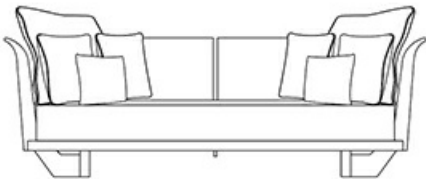

Mod.B

• 218 cm
85¹³/₁₆ " •