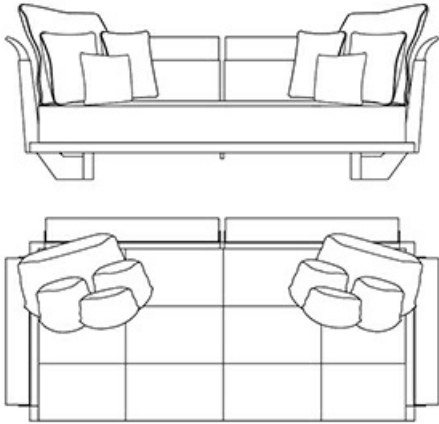

The sofa is available with two and with three seats, with structure in natural, anthracite or antique oak, and bronze details, or completely upholstered in leather. The seat cushion, not removable, has rectangular quilting finished with a sartorial passementerie combined with the fabric chosen for the upholstery. The three-seater sofa with two backrests can be accessorized with a leather and bronze coffee table.

The Komodo sofa is part of a family that includes a chaise longue, footstools and a bed, all sharing the same aesthetic.

Komodo

by Romeo Sozzi

Диваны и кресла / Milano 2021 / 2021

Габариты

Mod.A

218 cm
85¹³/₁₆"

• 72 cm
28³/₈ " •

Mod.B

• 218 cm
85¹³/₁₆ " •

Komodo

by Romeo Sozzi

Диваны и кресла / Milano 2021 / 2021

Mod.B

309 cm
121⁵/₈"