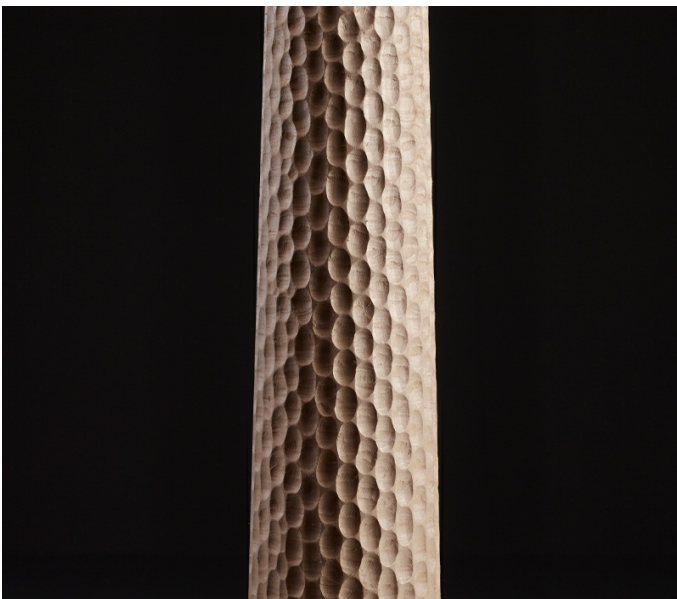

Liocorno

by Romeo Sozzi

Лампы / The Sahel Desert Essence / 2022

Liocorno

by Romeo Sozzi

Лампы / The Sahel Desert Essence / 2022

Handmade sculpture

Liocorno is a floor lamp, dedicated to a mythical creature: the Unicorn. The image of this animal dates back to time immemorial and from East to West, many civilizations fantasized about its existence.

The refinement of materials in the structure of solid natural lime wood carved by hand by our master craftsmen make each Liocorno unique and exclusive: there will never be one like the other.

The piece is characterized by a lucid base in smooth dark bronze and by a dimmerable light switch with the innovative ICOSAEDRO LED technology.

The oval lampshade is made of highly customizable fabric: available in cotton, white or ecru silk, linen, rosé linen or verveine linen with hand-sewn edge.

Liocorno

by Romeo Sozzi

Лампы / The Sahel Desert Essence / 2022