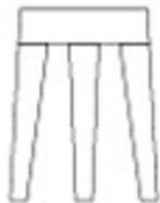

Octopussy

by Romeo Sozzi

Стулья и кресла / The Sahel Desert Essence / 2022

Octopussy

by Romeo Sozzi

Стулья и кресла / The Sahel Desert Essence / 2022

Octopussy, one of the most iconic stools from the Romeo Sozzi collection, it was named after its eight-legged shape. The shape of its legs references both the sinuous movements of the octopus arms and its strength, as suggested by its wood structure in oak.

It's a versatile stool, that embodies versatility; not only does it work as a stool, but it can also be a small coffee table or a cabinet, which perfectly complements our beds and so on. Octopussy is here proposed in sandblasted oak finishing; and a top available in walnut travertino marble.

Octopussy

by Romeo Sozzi

Стулья и кресла / The Sahel Desert Essence / 2022

Габариты

• 36 cm
• 14 3/16" •

• 36 cm
• 14 3/16" •

• 47 cm
• 18 1/8" •