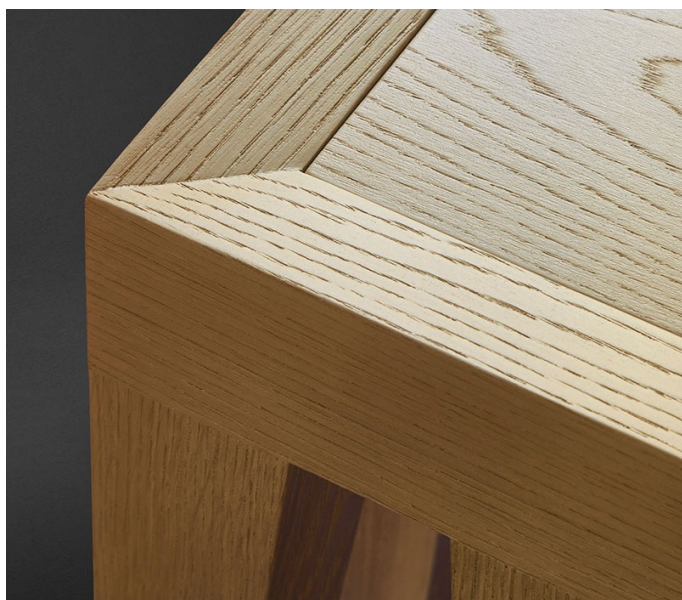

Octopussy

by Romeo Sozzi

Стулья и кресла / The Sahel Desert Essence / 2022

Octopussy

by Romeo Sozzi

Стулья и кресла / The Sahel Desert Essence / 2022

Octopussy, one of the most iconic stools from the Romeo Sozzi collection, it was named after its eight-legged shape. The shape of its legs references both the sinuous movements of the octopus arms and its strength, as suggested by its wood structure in oak.

It's a versatile stool, that embodies versatility; not only does it work as a stool, but it can also be a small coffee table or a cabinet, which perfectly complements our beds and so on. Octopussy is here proposed in sandblasted oak finishing; and a top available in walnut travertino marble.

Octopussy

by Romeo Sozzi

Стулья и кресла / The Sahel Desert Essence / 2022

Габариты

• 36 cm
• 14 3/16" •

• 36 cm
• 14 3/16" •

• 47 cm
• 18 1/8" •