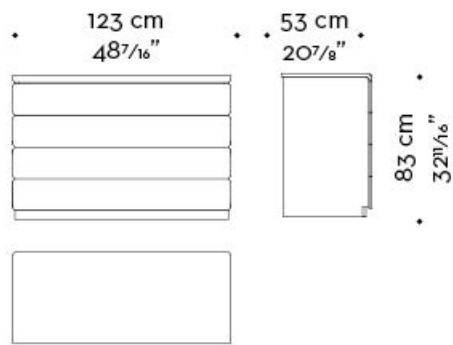

Orione

by Romeo Sozzi

Шкафы

Габариты

top e frontali cassetti in pelle
top and drawer fronts in leather

top e frontali cassetti in bronzo martellato
top and drawer fronts in hammered bronze