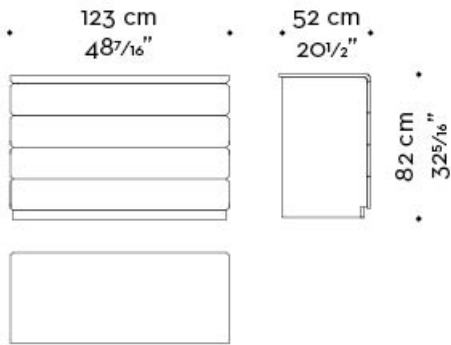

Orione

by Romeo Sozzi

Шкафы

Габариты

top e frontali cassetti in pelle
top and drawer fronts in leather

top e frontali cassetti in bronzo martellato
top and drawer fronts in hammered bronze