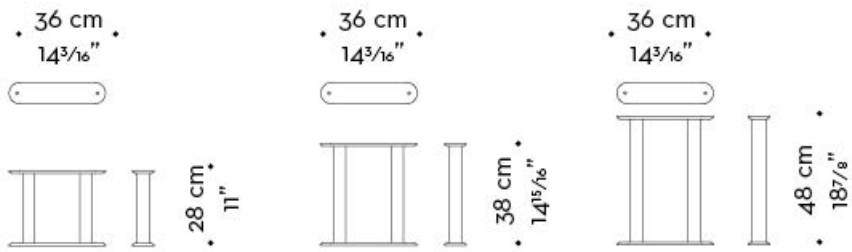

Peggy

by Romeo Sozzi

Шкафы

spacer