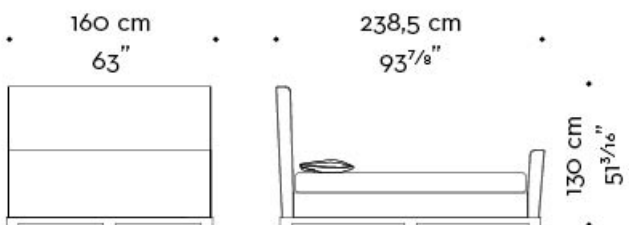

mod. D
letto-testata alta-pediera - bed-high headboard-footboard

materasso - mattress

190×205 cm - 74¹³/₁₆×80¹¹/₁₆ inches

rete - bedspring

180×201 cm - 70⁷/₈×79¹/₈ inches

Wanda

by Romeo Sozzi

Кровати

materasso - mattress
200x200 cm - 78 3/4x78 3/4 inches

rete - bedspring
190x196 cm - 74 3/16x77 3/16 inches

Wanda

by Romeo Sozzi

Кровати

WANDA queen size

mod. A
letto-testata bassa - bed-low headboard

mod. B
letto-testata bassa-pediera - bed-low headboard-footboard

mod. C
letto-testata alta - bed-high headboard

mod. D
letto-testata alta-pediera - bed-high headboard-footboard

materasso - mattress
152×203 cm - 59¹³/₁₆×79¹⁵/₁₆ inches

rete - bedspring
142×199 cm - 55⁷/₈×78³/₈ inches