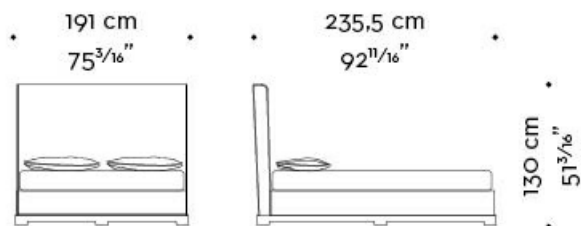

## WANDA *californian king size*

**mod. A**  
letto-testata bassa - bed-low headboard

**mod. B**  
letto-testata bassa-pediera - bed-low headboard-footboard

**mod. C**  
letto-testata alta - bed-high headboard