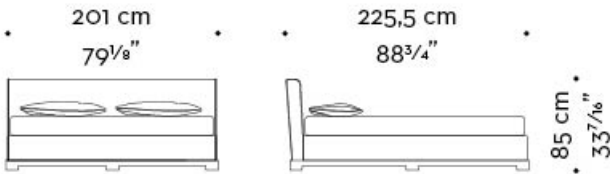

Wanda

by Romeo Sozzi

Кровати

WANDA king size

mod. A
letto-testata bassa - bed-low headboard