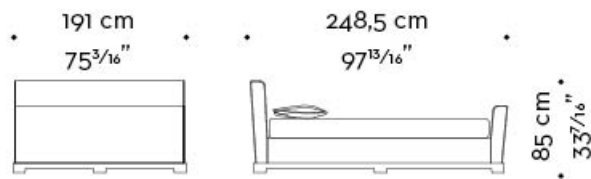

materasso - mattress
193x203 cm - 76x79 15/16 inches

rete - bedspring
183x199 cm - 72 1/16x78 3/8 inches

Wanda

by Romeo Sozzi

Кровати

WANDA *californian king size*

mod. A
letto-testata bassa - bed-low headboard

mod. B
letto-testata bassa-pediera - bed-low headboard-footboard

mod. C
letto-testata alta - bed-high headboard

mod. D
letto-testata alta-pediera - bed-high headboard-footboard

materasso - mattress
183×213 cm - 72¹/₁₆×83⁷/₁₆ inches
rete - bedspring
173×209 cm - 68¹/₁₆×82⁵/₁₆ inches