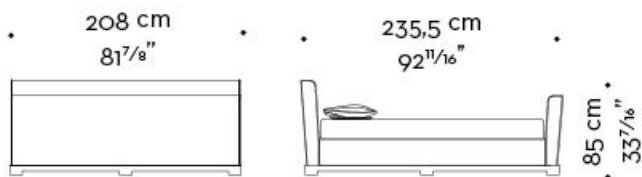

mod. B
letto-testata bassa-pediera - bed-low headboard-footboard