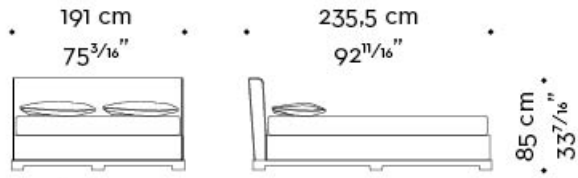

materasso - mattress
193x203 cm - 76x79 15/16 inches

rete - bedspring
183x199 cm - 72 1/16x78 3/8 inches

Wanda

by Romeo Sozzi

Кровати

WANDA *californian king size*

mod. A
letto-testata bassa - bed-low headboard