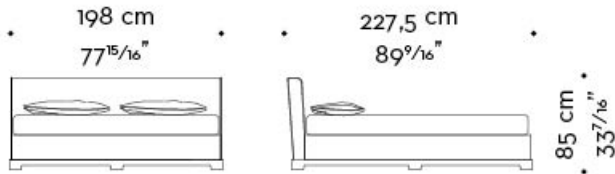

mod. B
letto-testata bassa-pediera - bed-low headboard-footboard

mod. C
letto-testata alta - bed-high headboard

mod. D
letto-testata alta-pediera - bed-high headboard-footboard

materasso - mattress
180x205 cm - 70⁷/₈x80¹¹/₁₆ inches

rete - bedspring
170x201 cm - 66⁵/₁₆x79¹/₈ inches

Wanda

by Romeo Sozzi

Кровати

WANDA 03

mod. A
letto-testata bassa - bed-low headboard

mod. B
letto-testata bassa-pediera - bed-low headboard-footboard

mod. C
letto-testata alta - bed-high headboard

mod. D
letto-testata alta-pediera - bed-high headboard-footboard

materasso - mattress

190×205 cm - 74¹³/₁₆×80¹¹/₁₆ inches

rete - bedspring

180×201 cm - 70⁷/₈×79¹/₈ inches

Wanda

by Romeo Sozzi

Кровати