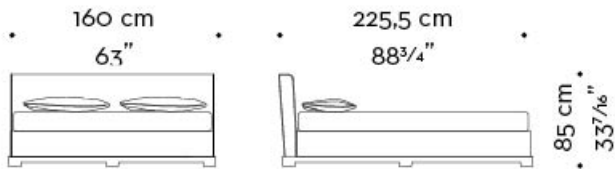

materasso - mattress
200x200 cm - 78 3/4x78 3/4 inches

rete - bedspring
190x196 cm - 74 3/16x77 3/16 inches

Wanda

by Romeo Sozzi

Кровати

WANDA queen size

mod. A
letto-testata bassa - bed-low headboard

mod. B
letto-testata bassa-pediera - bed-low headboard-footboard

mod. C
letto-testata alta - bed-high headboard

mod. D
letto-testata alta-pediera - bed-high headboard-footboard

materasso - mattress
152×203 cm - 59¹³/₁₆×79¹⁵/₁₆ inches

rete - bedspring
142×199 cm - 55⁷/₈×78³/₈ inches