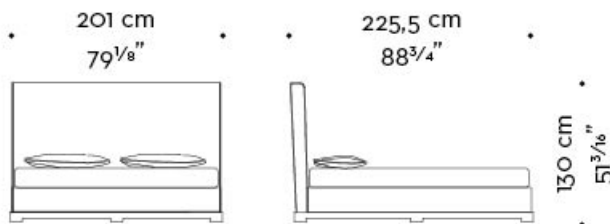

mod. C
letto-testata alta - bed-high headboard

mod. D
letto-testata alta-pediera - bed-high headboard-footboard

materasso - mattress
152×203 cm - 59¹³/₁₆×79¹⁵/₁₆ inches

rete - bedspring
142×199 cm - 55⁷/₈×78³/₈ inches

Wanda

by Romeo Sozzi

Кровати

WANDA king size

mod. A
letto-testata bassa - bed-low headboard

mod. B
letto-testata bassa-pediera - bed-low headboard-footboard

mod. C
letto-testata alta - bed-high headboard

mod. D
letto - testata alta - pediera - bed - high headboard - footboard

materasso - mattress
193x203 cm - 76x79 15/16 inches

rete - bedspring
183x199 cm - 72 1/16x78 3/8 inches

Wanda

by Romeo Sozzi

Кровати

WANDA *californian king size*

mod. A
letto-testata bassa - bed-low headboard