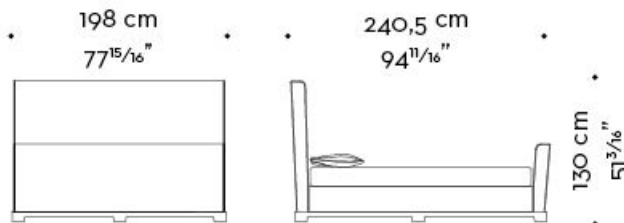

mod. D
letto-testata alta-pediera - bed-high headboard-footboard

materasso - mattress
160x205 cm - 63x80¹¹/₁₆ inches

rete - bedspring
150x201 cm - 59¹/₁₆x79¹/₈ inches

Wanda

by Romeo Sozzi

Кровати

WANDA 02

mod. A
letto-testata bassa - bed-low headboard

mod. B
letto-testata bassa-pediera - bed-low headboard-footboard

mod. C
letto-testata alta - bed-high headboard

mod. D
letto-testata alta-pediera - bed-high headboard-footboard

materasso - mattress
180x205 cm - 70⁷/₈x80¹¹/₁₆ inches

rete - bedspring
170x201 cm - 66⁵/₁₆x79¹/₈ inches

Wanda

by Romeo Sozzi

Кровати

WANDA 03

mod. A
letto-testata bassa - bed-low headboard

mod. B
letto-testata bassa-pediera - bed-low headboard-footboard

mod. C
letto-testata alta - bed-high headboard

mod. D
letto-testata alta-pediera - bed-high headboard-footboard

materasso - mattress

190×205 cm - 74¹³/₁₆×80¹¹/₁₆ inches

rete - bedspring

180×201 cm - 70⁷/₈×79¹/₈ inches

Wanda

by Romeo Sozzi

Кровати