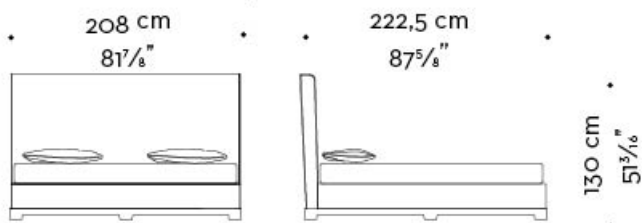

mod. C
letto-testata alta - bed-high headboard