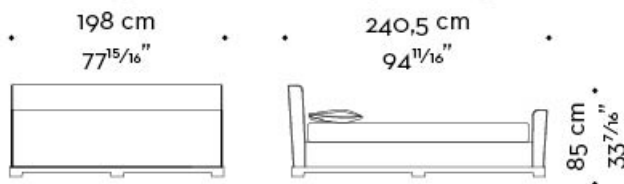

mod. D
letto-testata alta-pediera - bed-high headboard-footboard

materasso - mattress
160x205 cm - 63x80¹¹/₁₆ inches

rete - bedspring
150x201 cm - 59¹/₁₆x79¹/₈ inches

Wanda

by Romeo Sozzi

Кровати

WANDA 02

mod. A
letto-testata bassa - bed-low headboard

mod. B
letto-testata bassa-pediera - bed-low headboard-footboard

mod. C
letto-testata alta - bed-high headboard

mod. D
letto-testata alta-pediera - bed-high headboard-footboard

materasso - mattress
180x205 cm - 70⁷/₈x80¹¹/₁₆ inches

rete - bedspring
170x201 cm - 66⁵/₁₆x79¹/₈ inches

Wanda

by Romeo Sozzi

Кровати

WANDA 03

mod. A
letto-testata bassa - bed-low headboard

mod. B
letto-testata bassa-pediera - bed-low headboard-footboard

mod. C
letto-testata alta - bed-high headboard

mod. D
letto-testata alta-pediera - bed-high headboard-footboard

materasso - mattress

190×205 cm - 74¹³/₁₆×80¹¹/₁₆ inches

rete - bedspring

180×201 cm - 70⁷/₈×79¹/₈ inches

Wanda

by Romeo Sozzi

Кровати