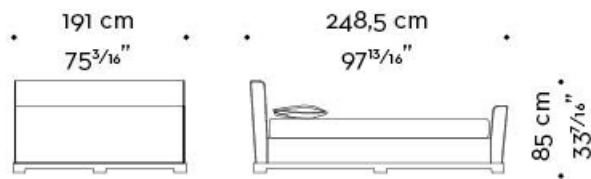

## WANDA *californian king size*

**mod. A**  
letto-testata bassa - bed-low headboard

**mod. B**  
letto-testata bassa-pediera - bed-low headboard-footboard

**mod. C**  
letto-testata alta - bed-high headboard