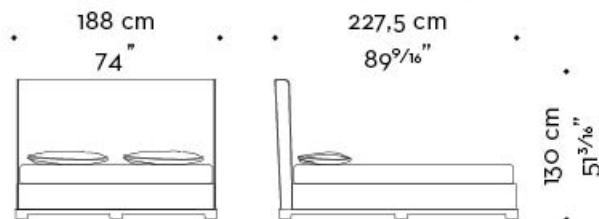

mod. D
letto-testata alta-pediera - bed-high headboard-footboard

materasso - mattress
160x205 cm - 63x80¹¹/₁₆ inches

rete - bedspring
150x201 cm - 59¹/₁₆x79¹/₈ inches

Wanda

by Romeo Sozzi

Кровати

WANDA 02

mod. A
letto-testata bassa - bed-low headboard

mod. B
letto-testata bassa-pediera - bed-low headboard-footboard

mod. C
letto-testata alta - bed-high headboard

mod. D
letto-testata alta-pediera - bed-high headboard-footboard

materasso - mattress
180x205 cm - 70⁷/₈x80¹¹/₁₆ inches

mod. D
letto-testata alta-pediera - bed-high headboard-footboard

materasso - mattress

190×205 cm - 74¹³/₁₆×80¹¹/₁₆ inches

rete - bedspring

180×201 cm - 70⁷/₈×79¹/₈ inches

Wanda

by Romeo Sozzi

Кровати

materasso - mattress
200x200 cm - 78 3/4x78 3/4 inches

rete - bedspring
190x196 cm - 74 3/16x77 3/16 inches

Wanda

by Romeo Sozzi

Кровати

WANDA queen size

mod. A
letto-testata bassa - bed-low headboard

mod. B
letto-testata bassa-pediera - bed-low headboard-footboard