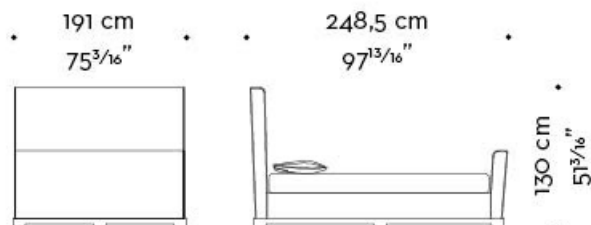

## WANDA *californian king size*

**mod. A**  
letto-testata bassa - bed-low headboard

**mod. B**  
letto-testata bassa-pediera - bed-low headboard-footboard

**mod. C**  
letto-testata alta - bed-high headboard