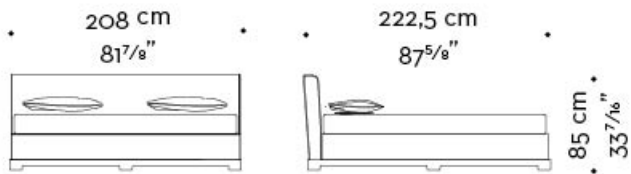

Wanda

by Romeo Sozzi

Кровати

WANDA 04

mod. A
letto-testata bassa - bed-low headboard