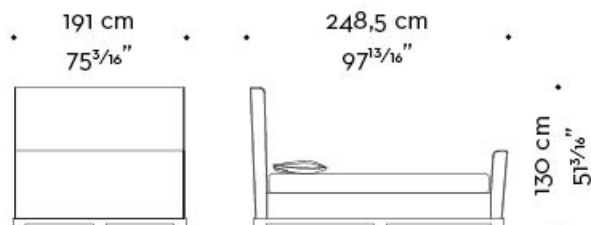

materasso - mattress
200x200 cm - 78 3/4x78 3/4 inches

rete - bedspring
190x196 cm - 74 3/16x77 3/16 inches

Wanda

by Romeo Sozzi

Кровати

WANDA queen size

mod. A
letto-testata bassa - bed-low headboard

mod. B
letto-testata bassa-pediera - bed-low headboard-footboard

materasso - mattress
193x203 cm - 76x79 15/16 inches

rete - bedspring
183x199 cm - 72 1/16x78 3/8 inches

Wanda

by Romeo Sozzi

Кровати

WANDA *californian king size*

mod. A
letto-testata bassa - bed-low headboard

mod. B
letto-testata bassa-pediera - bed-low headboard-footboard

mod. C
letto-testata alta - bed-high headboard

mod. D
letto-testata alta-pediera - bed-high headboard-footboard

materasso - mattress
183×213 cm - 72¹/₁₆×83⁷/₁₆ inches
rete - bedspring
173×209 cm - 68¹/₁₆×82⁵/₁₆ inches