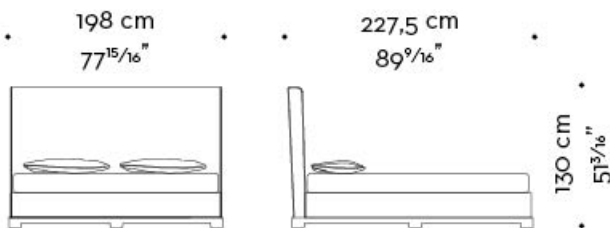

mod. D
letto-testata alta-pediera - bed-high headboard-footboard

materasso - mattress
160x205 cm - 63x80¹¹/₁₆ inches

rete - bedspring
150x201 cm - 59¹/₁₆x79¹/₈ inches

Wanda

by Romeo Sozzi

Кровати

WANDA 02

mod. A
letto-testata bassa - bed-low headboard

mod. B
letto-testata bassa-pediera - bed-low headboard-footboard

mod. C
letto-testata alta - bed-high headboard

mod. D
letto-testata alta-pediera - bed-high headboard-footboard

materasso - mattress
180x205 cm - 70⁷/₈x80¹¹/₁₆ inches

rete - bedspring
170x201 cm - 66⁵/₁₆x79¹/₈ inches

Wanda

by Romeo Sozzi

Кровати

WANDA 03

mod. A
letto-testata bassa - bed-low headboard

mod. B
letto-testata bassa-pediera - bed-low headboard-footboard

mod. C
letto-testata alta - bed-high headboard

mod. D
letto-testata alta-pediera - bed-high headboard-footboard

materasso - mattress

190×205 cm - 74¹³/₁₆×80¹¹/₁₆ inches

rete - bedspring

180×201 cm - 70⁷/₈×79¹/₈ inches

Wanda

by Romeo Sozzi

Кровати