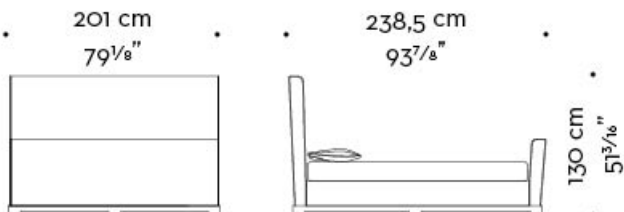

materasso - mattress
200x200 cm - 78 3/4x78 3/4 inches

rete - bedspring
190x196 cm - 74 3/16x77 3/16 inches

Wanda

by Romeo Sozzi

Кровати

WANDA queen size

mod. A
letto-testata bassa - bed-low headboard

mod. B
letto-testata bassa-pediera - bed-low headboard-footboard

mod. C
letto-testata alta - bed-high headboard

mod. D
letto-testata alta-pediera - bed-high headboard-footboard

materasso - mattress
152×203 cm - 59¹³/₁₆×79¹⁵/₁₆ inches

rete - bedspring
142×199 cm - 55⁷/₈×78³/₈ inches

Wanda

by Romeo Sozzi

Кровати

WANDA king size

mod. A
letto-testata bassa - bed-low headboard

mod. B
letto-testata bassa-pediera - bed-low headboard-footboard

mod. C
letto-testata alta - bed-high headboard

mod. D
letto - testata alta - pediera - bed - high headboard - footboard

materasso - mattress
193x203 cm - 76x79 15/16 inches

rete - bedspring
183x199 cm - 72 1/16x78 3/8 inches

Wanda

by Romeo Sozzi

Кровати

WANDA *californian king size*

mod. A
letto-testata bassa - bed-low headboard