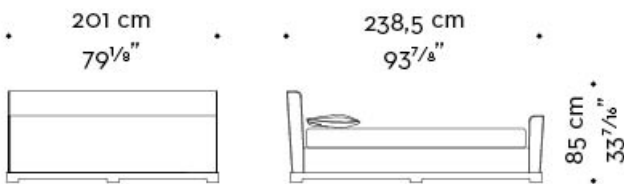

mod. C
letto-testata alta - bed-high headboard

mod. D
letto-testata alta-pediera - bed-high headboard-footboard

materasso - mattress
152×203 cm - 59¹³/₁₆×79¹⁵/₁₆ inches

rete - bedspring
142×199 cm - 55⁷/₈×78³/₈ inches

Wanda

by Romeo Sozzi

Кровати

WANDA king size

mod. A
letto-testata bassa - bed-low headboard

mod. B
letto-testata bassa-pediera - bed-low headboard-footboard

mod. C
letto-testata alta - bed-high headboard

mod. D
letto - testata alta - pediera - bed - high headboard - footboard

materasso - mattress
193x203 cm - 76x79 15/16 inches

rete - bedspring
183x199 cm - 72 1/16x78 3/8 inches

Wanda

by Romeo Sozzi

Кровати

WANDA *californian king size*

mod. A
letto-testata bassa - bed-low headboard