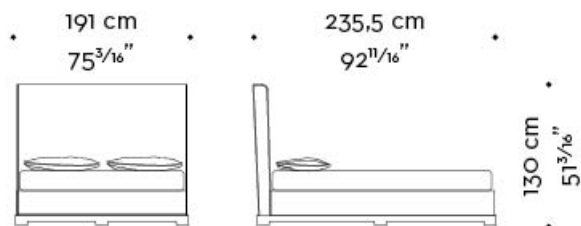

materasso - mattress
200x200 cm - 78 3/4x78 3/4 inches

rete - bedspring
190x196 cm - 74 3/16x77 3/16 inches

Wanda

by Romeo Sozzi

Кровати

WANDA queen size

mod. A
letto-testata bassa - bed-low headboard

mod. B
letto-testata bassa-pediera - bed-low headboard-footboard

materasso - mattress
193x203 cm - 76x79 15/16 inches

rete - bedspring
183x199 cm - 72 1/16x78 3/8 inches

Wanda

by Romeo Sozzi

Кровати

WANDA *californian king size*

mod. A
letto-testata bassa - bed-low headboard

mod. B
letto-testata bassa-pediera - bed-low headboard-footboard

mod. C
letto-testata alta - bed-high headboard

mod. D
letto-testata alta-pediera - bed-high headboard-footboard

materasso - mattress
183×213 cm - 72¹/₁₆×83⁷/₁₆ inches
rete - bedspring
173×209 cm - 68¹/₁₆×82⁵/₁₆ inches