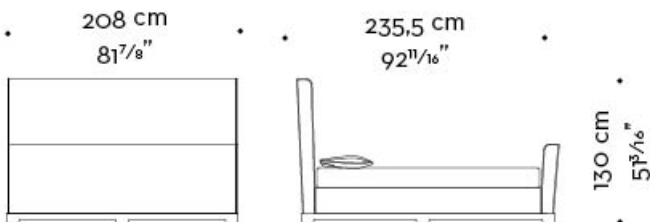

mod. D
letto-testata alta-pediera - bed-high headboard-footboard

materasso - mattress
200x200 cm - 78 3/4x78 3/4 inches

rete - bedspring
190x196 cm - 74 3/16x77 3/16 inches