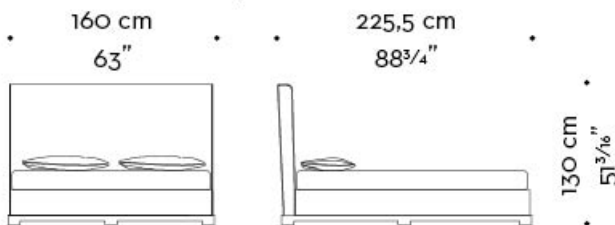

materasso - mattress
200x200 cm - 78 3/4x78 3/4 inches

rete - bedspring
190x196 cm - 74 3/16x77 3/16 inches

Wanda

by Romeo Sozzi

Кровати

WANDA queen size

mod. A
letto-testata bassa - bed-low headboard

mod. B
letto-testata bassa-pediera - bed-low headboard-footboard

mod. C
letto-testata alta - bed-high headboard

mod. D
letto-testata alta-pediera - bed-high headboard-footboard

materasso - mattress
152×203 cm - 59¹³/₁₆×79¹⁵/₁₆ inches

rete - bedspring
142×199 cm - 55⁷/₈×78³/₈ inches