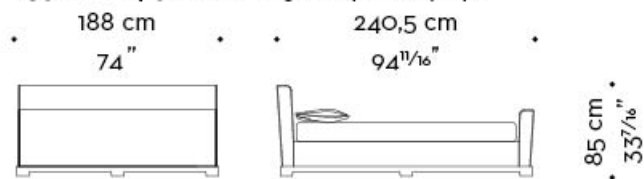

mod. D
letto-testata alta-pediera - bed-high headboard-footboard

materasso - mattress
160x205 cm - 63x80¹¹/₁₆ inches

rete - bedspring
150x201 cm - 59¹/₁₆x79¹/₈ inches

Wanda

by Romeo Sozzi

Кровати

WANDA 02

mod. A
letto-testata bassa - bed-low headboard

mod. B
letto-testata bassa-pediera - bed-low headboard-footboard

mod. C
letto-testata alta - bed-high headboard

mod. D
letto-testata alta-pediera - bed-high headboard-footboard

materasso - mattress
180x205 cm - 70⁷/₈x80¹¹/₁₆ inches

mod. D
letto-testata alta-pediera - bed-high headboard-footboard

materasso - mattress

190×205 cm - 74¹³/₁₆×80¹¹/₁₆ inches

rete - bedspring

180×201 cm - 70⁷/₈×79¹/₈ inches

Wanda

by Romeo Sozzi

Кровати

materasso - mattress
200x200 cm - 78 3/4x78 3/4 inches

rete - bedspring
190x196 cm - 74 3/16x77 3/16 inches

Wanda

by Romeo Sozzi

Кровати

WANDA queen size

mod. A
letto-testata bassa - bed-low headboard

mod. B
letto-testata bassa-pediera - bed-low headboard-footboard