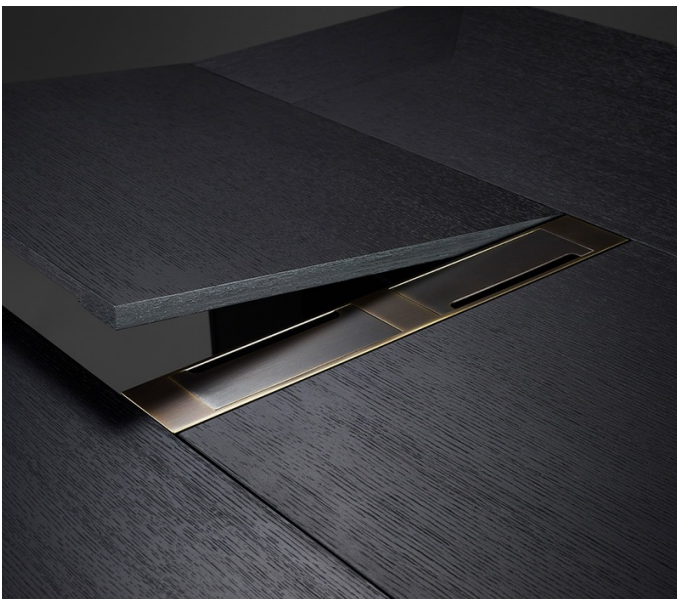

# Adelphi

by Romeo Sozzi

000 / The Sahel Desert Essence / 2022

Adelphi, a writing desk with a double workspace, designed to perfectly store books published by Adelphi Edizioni. It was born from Romeo Sozzi's great passion for literature.

A perfect play of symmetries, with a concept that can give a symphonic sense to the whole, just like the signature book series of the publishing house.

The black-stained brushed oak finish, whose vein gives the piece materiality to the touch, particularly highlights the colors of the books inside.

In the central part of the desk, made accessible by a drop-down compartment, the most precious books can be placed and stored. The bronze and the leather inserts complete the design.