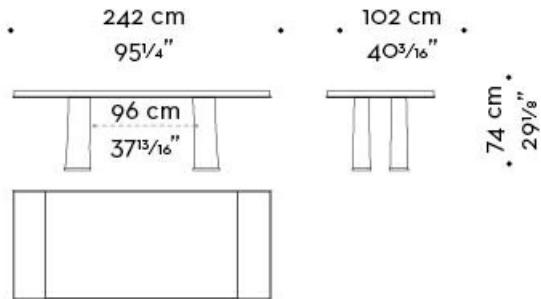

Andalù

by Romeo Sozzi

Andalù

by Romeo Sozzi

dimensione piano - 240×100 cm
top dimension - 94¹/₂×39³/₈ inches

dimensione piano - 260×100 cm
top dimension - 102³/₈×39³/₈ inches

dimensione piano - 300×105 cm
top dimension - 118¹/₈×41⁵/₈ inches

quadri
squares

righe lunghe
long lines

Andalù

by Romeo Sozzi

righe corte
short lines