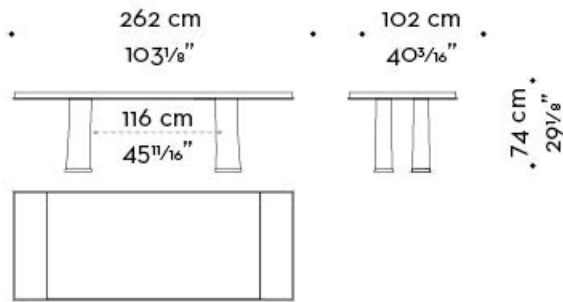

Andalù

by Romeo Sozzi

Andalù

by Romeo Sozzi

dimensione piano - 240×100 cm
top dimension - 94¹/₂×39³/₈ inches

dimensione piano - 260×100 cm
top dimension - 102³/₈×39³/₈ inches

dimensione piano - 300×105 cm
top dimension - 118¹/₈×41⁵/₈ inches

quadri
squares

righe lunghe
long lines

Andalù

by Romeo Sozzi

righe corte
short lines