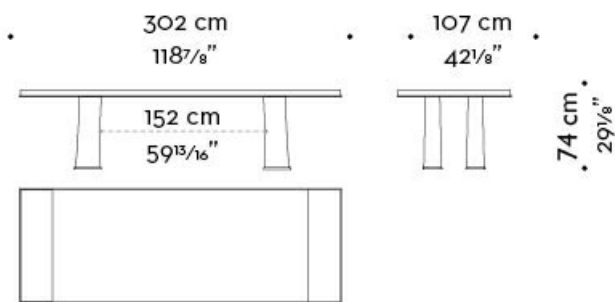

Andalù

by Romeo Sozzi

Andalù

by Romeo Sozzi

dimensione piano - 240×100 cm
top dimension - 94¹/₂×39³/₈ inches

dimensione piano - 260×100 cm
top dimension - 102³/₈×39³/₈ inches

dimensione piano - 300×105 cm
top dimension - 118¹/₈×41⁵/₈ inches

quadri
squares

righe lunghe
long lines

Andalù

by Romeo Sozzi

righe corte
short lines