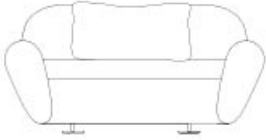

Artù

by Romeo Sozzi

□□□□□

Artù

by Romeo Sozzi

□□□□□□

□□

170 cm
66⁵/₈"

115 cm
45¹/₄"

83 cm
32¹/₈"

280 cm
110¹/₄"

115 cm
45¹/₄"

83 cm
32¹/₈"

300 cm
118¹/₈"

115 cm
45¹/₄"

83 cm
32¹/₈"