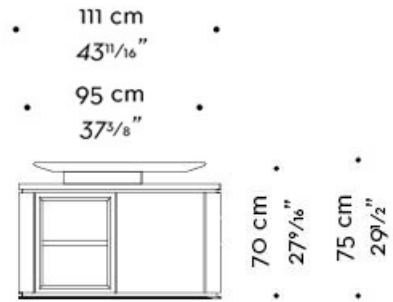

3 cassetti
3 drawers

3 cassetti
3 drawers