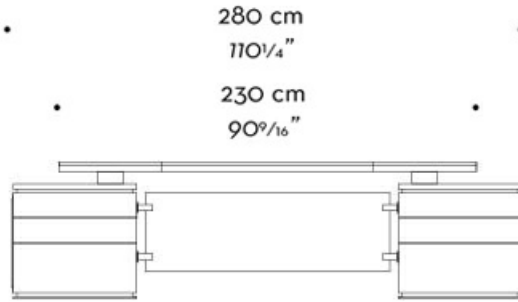

3 cassetti
3 drawers

3 cassetti
3 drawers