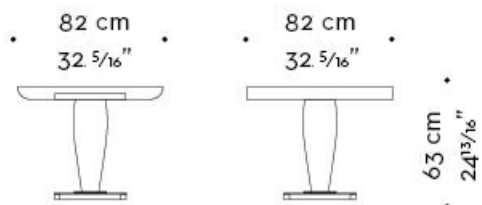

Bassano da gioco

by Romeo Sozzi

Bassano da gioco

by Romeo Sozzi

fixed top: backgammon

removable top side A:
italian draughts

removable top side B:
green cloth