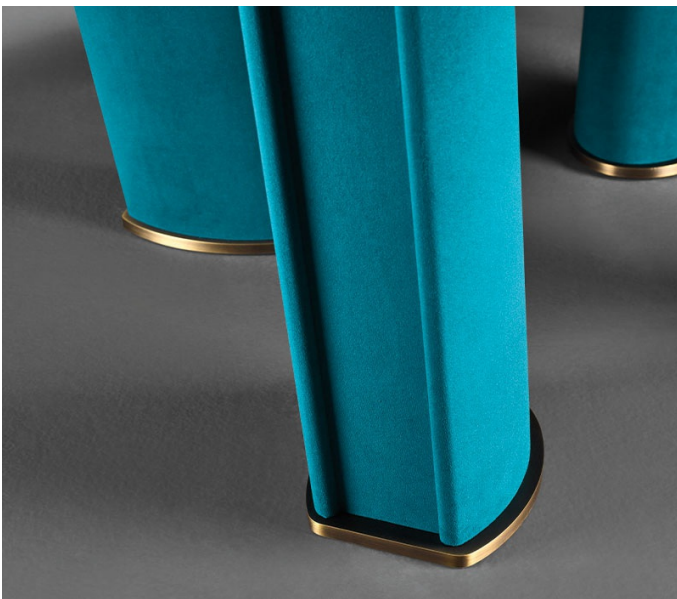

Bilou Bilou Table

by Romeo Sozzi

00 / The Sahel Desert Essence / 2022

Bilou Bilou Table

by Romeo Sozzi

00 / The Sahel Desert Essence / 2022

Taking inspiration from the iconic Bilou Bilou chair, Promemoria proudly presents Bilou Bilou table. The inspiration comes from the desert landscape, and in particular from the Atacama Desert, in Chile, which blooms every seven years.

The idea for Bilou Bilou table originates from one of these flowers. The legs, characterized by feet in smooth medium bronze and upholstered in fabric, as well as the lower part of the top, recall the flower stem and they raise inclined but strong from the ground in the intent to sustain the flower petals. These are represented by the round top with radial inlays, and the more central one recalls the flower petals.