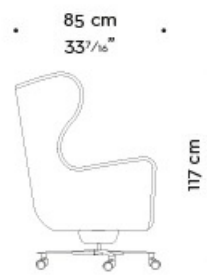

by Romeo Sozzi

BUTTERFLY office chair

• 117-127 cm
46¹/₁₆-50" •

BUTTERFLY office armchair

• 117 cm
46¹/₁₆" •

• 45.5 cm
17⁵/₁₆" •