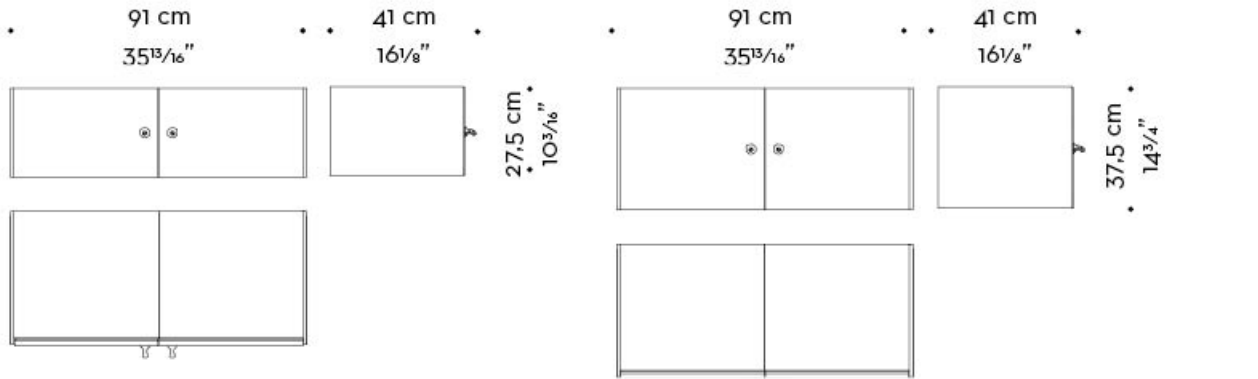

Cora

by Romeo Sozzi

□ / Indigo tales / 2018

accessories