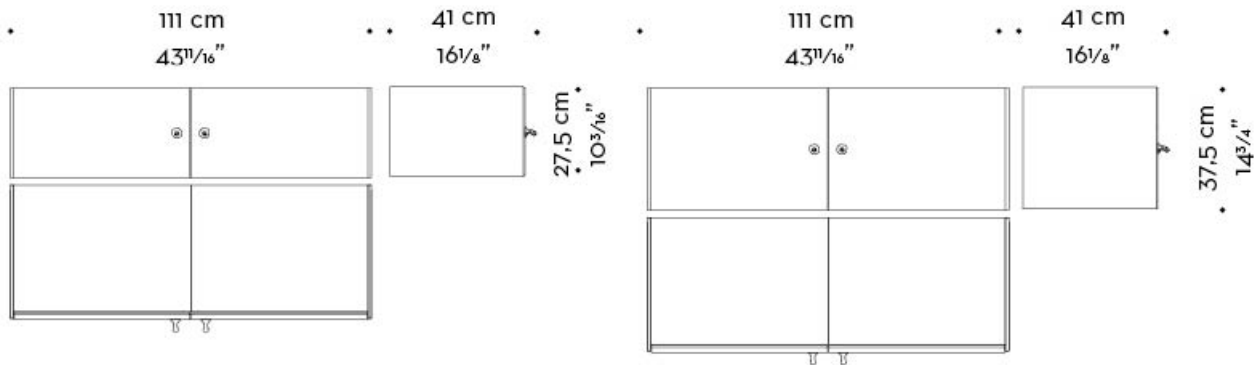

Cora

by Romeo Sozzi

□ / Indigo tales / 2018

accessories