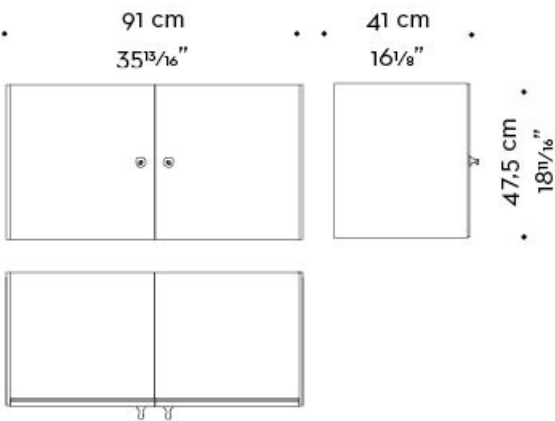

Cora

by Romeo Sozzi

□ / Indigo tales / 2018

accessories