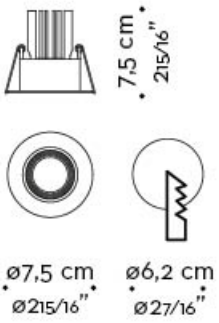

Eliot

by Romeo Sozzi

Eliot

by Romeo Sozzi

□

□□

FISSO RECESSED

ORIENTABILE ADJUSTABLE