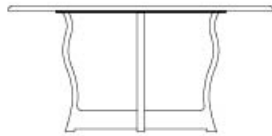

Erasmo Erasmo

Erasmo

Erasmo

by Romeo Sozzi

☐ / Outdoor collection

☐

100 cm
39³/₈"

150 cm
59¹/₁₆"

140 cm
55¹/₈"

71 cm
27¹⁵/₁₆"

235 cm
92¹/₂"

140 cm
55¹/₈"

71 cm
27¹⁵/₁₆"