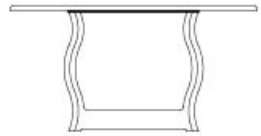

Erasmo Erasmo

Erasmo

Erasmo

by Romeo Sozzi

☐ / Outdoor collection

☐

100 cm
39³/₈"

150 cm
59¹/₁₆"

140 cm
55¹/₈"

71 cm
27¹⁵/₁₆"

235 cm
92¹/₂"

140 cm
55¹/₈"

71 cm
27¹⁵/₁₆"