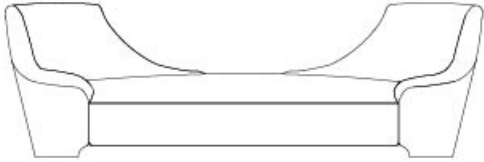

Gioconda

by Romeo Sozzi

□□□□□□

□□

chaise longue dx

211 cm
83 1/16"

120 cm
47 1/4"

chaise longue sx

211 cm
83 1/16"

120 cm
47 1/4"

87 cm
34 1/4"

Gioconda

by Romeo Sozzi

dormeuse

270 cm
106⁵/₁₆"

120 cm
47¹/₄"

87 cm
34¹/₄"