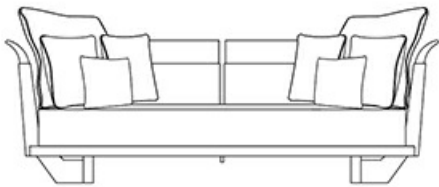

The sofa is available with two and with three seats, with structure in natural, anthracite or antique oak, and bronze details, or completely upholstered in leather. The seat cushion, not removable, has rectangular quilting finished with a sartorial passementerie combined with the fabric chosen for the upholstery. The three-seater sofa with two backrests can be accessorized with a leather and bronze coffee table.

The Komodo sofa is part of a family that includes a chaise longue, footstools and a bed, all sharing the same aesthetic.

Komodo

by Romeo Sozzi

000000 / Milano 2021 / 2021

00

Mod.A

218 cm

85¹³/₁₆"