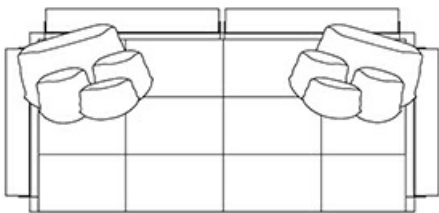

The Komodo sofa is part of a family that includes a chaise longue, footstools and a bed, all sharing the same aesthetic.

Komodo

by Romeo Sozzi

000000 / Milano 2021 / 2021

00

Mod.A

218 cm

85¹³/₁₆"