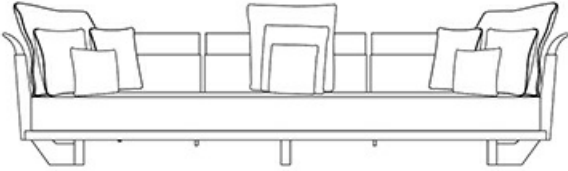

Komodo

by Romeo Sozzi

000000 / Milano 2021 / 2021

Mod.A

309 cm
121⁵/₈''

102 cm
40³/₁₆''

72 cm
28³/₈''