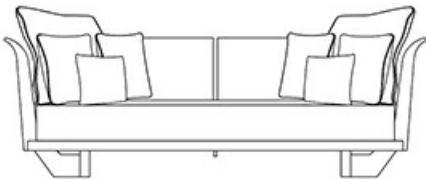

Mod.B

218 cm
85¹³/₁₆''