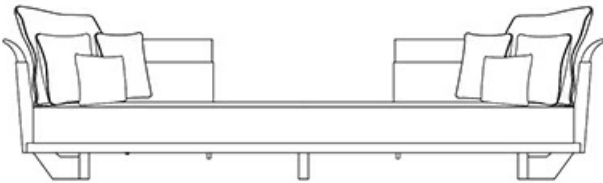

Mod.A

309 cm

121⁵/₈"