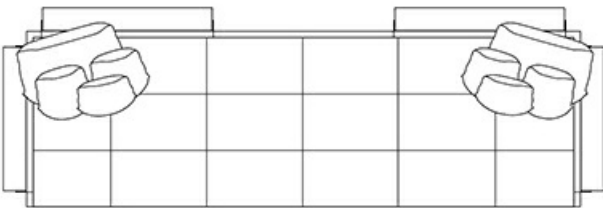

Mod.A

309 cm

121⁵/₈"