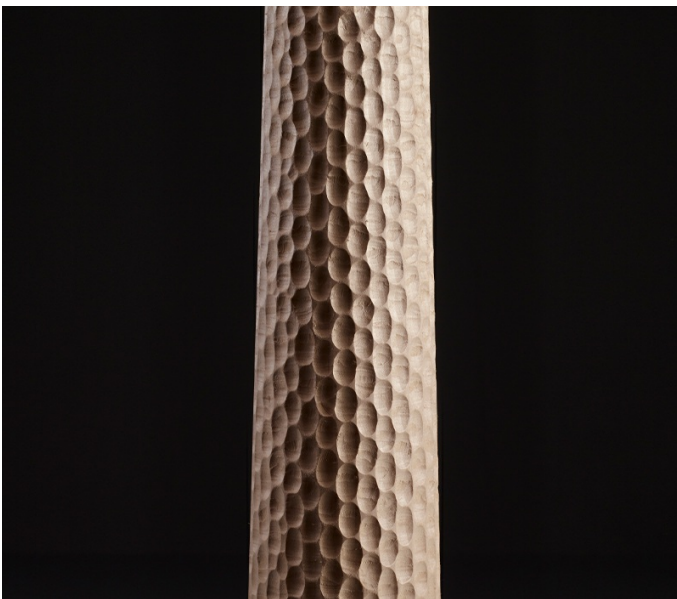

Liocorno

by Romeo Sozzi

□ / The Sahel Desert Essence / 2022

Liocorno

by Romeo Sozzi

□ /The Sahel Desert Essence/2022

Handmade sculpture

Liocorno is a floor lamp, dedicated to a mythical creature: the Unicorn. The image of this animal dates back to time immemorial and from East to West, many civilizations fantasized about its existence.

The refinement of materials in the structure of solid natural lime wood carved by hand by our master craftsmen make each Liocorno unique and exclusive: there will never be one like the other.

The piece is characterized by a lucid base in smooth dark bronze and by a dimmerable light switch with the innovative ICOSAEDRO LED technology.

The oval lampshade is made of highly customizable fabric: available in cotton, white or ecru silk, linen, rosé linen or verveine linen with hand-sewn edge.

Liocorno

by Romeo Sozzi

□ / The Sahel Desert Essence / 2022