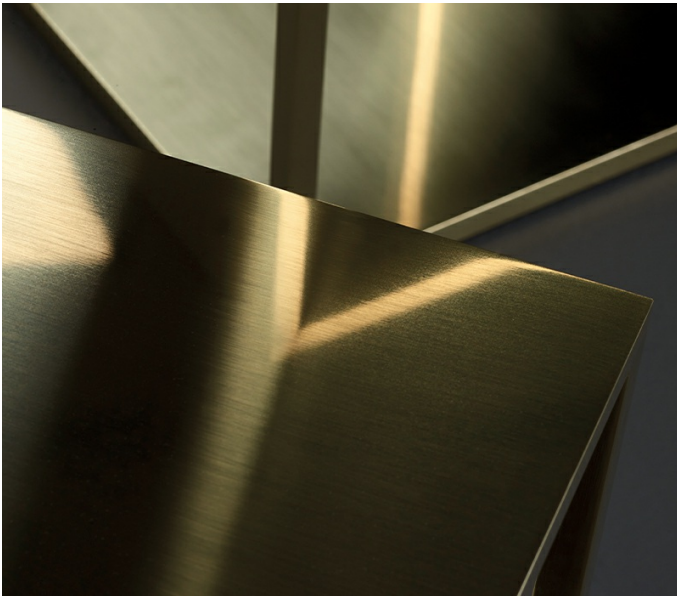

Iridescent reflections

Luccicante, small tables in mirror polished brass. The effect of the finishing, obtained without any chemical treatment, makes the piece vivid: a sculpture whose shade of colour tends to vary over time, sign of an active interaction with the surrounding environment.

Their style, linear and essential, makes Luccicante small tables fit to blend in with diverse styles of tasteful spaces.