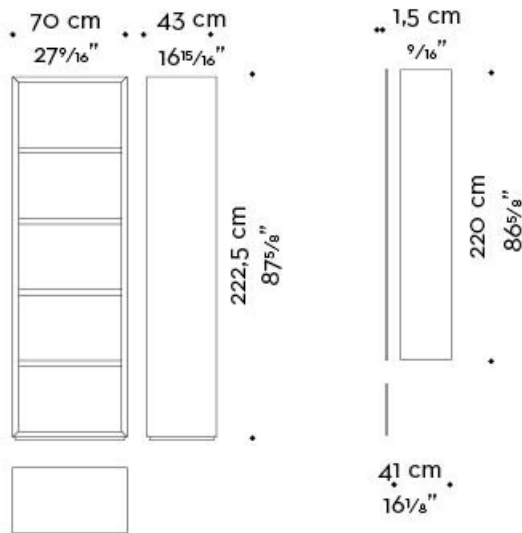

Nightwood

by Davide Sozzi

00 / Night Tales / 2016

00

unit A-B

spacer