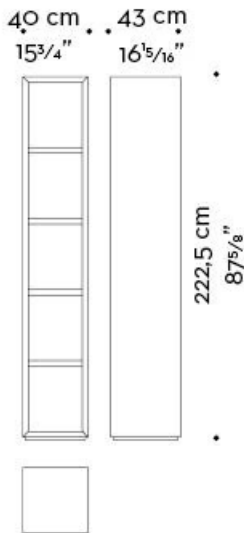

spacer

door

chest of drawers

Nightwood

by Davide Sozzi

□□ / Night Tales / 2016

case unit