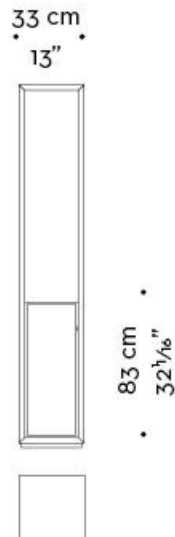

Nightwood

by Davide Sozzi

00 / Night Tales / 2016

00

unit A-B

door