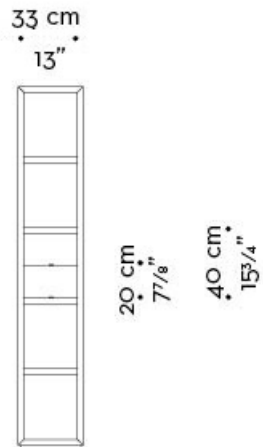

chest of drawers