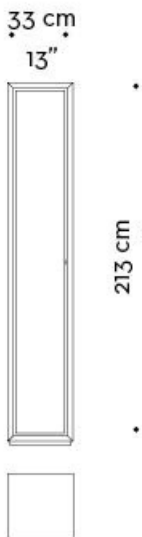

Nightwood

by Davide Sozzi

00 / Night Tales / 2016

00

unit A-B

door