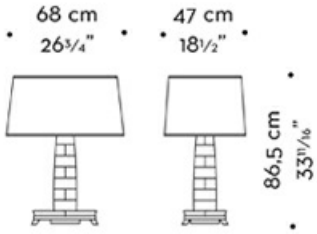

Pia

by Romeo Sozzi

□

□□

structure in leather