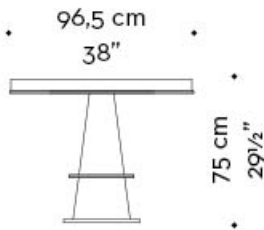

Tornasole

by Romeo Sozzi

00 / Sun Tales / 2013

00

marmo e onice
marble and onyx