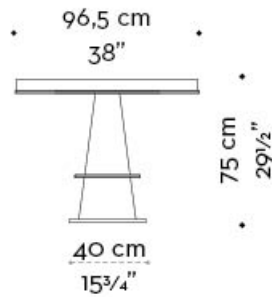

Tornasole

by Romeo Sozzi

00 / Sun Tales / 2013

00

marmo e onice
marble and onyx