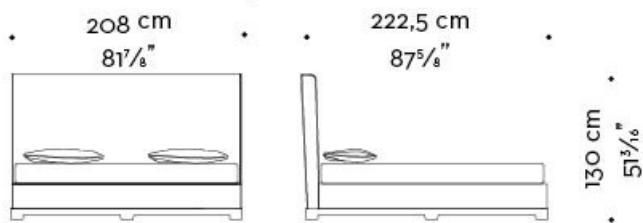

Wanda

by Romeo Sozzi

□

WANDA 04

mod. A
letto-testata bassa - bed-low headboard

mod. B
letto-testata bassa-pediera - bed-low headboard-footboard

mod. C
letto-testata alta - bed-high headboard

mod. D
letto-testata alta-pediera - bed-high headboard-footboard

Wanda

by Romeo Sozzi

□

WANDA *californian king size*

mod. A
letto-testata bassa - bed-low headboard

mod. B
letto-testata bassa-pediera - bed-low headboard-footboard

mod. C
letto-testata alta - bed-high headboard