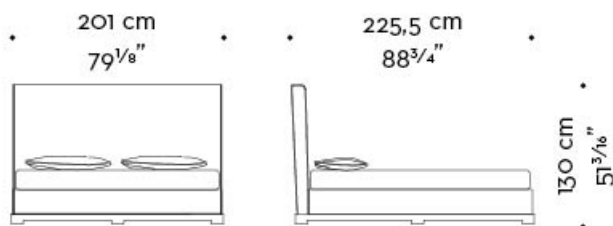

mod. D
letto-testata alta-pediera - bed-high headboard-footboard

materasso - mattress
200x200 cm - 78³/₄x78³/₄ inches

rete - bedspring
190x196 cm - 74¹³/₁₆x77³/₁₆ inches

Wanda

by Romeo Sozzi

□

WANDA queen size

materasso - mattress
152×203 cm - 59¹³/₁₆×79¹⁵/₁₆ inches

rete - bedspring
142×199 cm - 55⁷/₈×78³/₈ inches

Wanda

by Romeo Sozzi

WANDA king size

mod. A

letto-testata bassa - bed-low headboard

mod. B

letto-testata bassa-pediera - bed-low headboard-footboard

mod. C

letto-testata alta - bed-high headboard

mod. D

letto - testata alta - pediera - bed - high headboard - footboard

materasso - mattress

193x203 cm - 76x79¹⁵/₁₆ inches