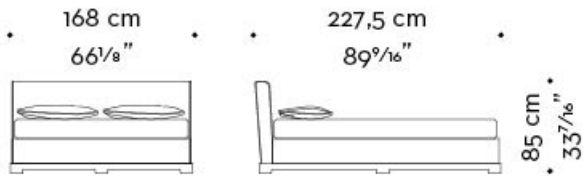

Wanda

by Romeo Sozzi

Wanda

by Romeo Sozzi

WANDA 01

mod. A
letto-testata bassa - bed-low headboard

mod. B
letto-testata bassa-pediera - bed-low headboard-footboard

mod. C
letto-testata alta - bed-high headboard

mod. D
letto-testata alta-pediera - bed-high headboard-footboard

materasso - mattress
160×205 cm - 63×80¹¹/₁₆ inches
rete - bedspring
150×201 cm - 59¹/₁₆×79¹/₈ inches

PROMEMORIA®

Wanda

by Romeo Sozzi

WANDA 02

materasso - mattress
180x205 cm - 70⁷/₈x80¹¹/₁₆ inches

rete - bedspring
170x201 cm - 66⁵/₁₆x79¹/₈ inches

PROMEMORIA®

Wanda

by Romeo Sozzi

□

WANDA 03

mod. A
letto-testata bassa - bed-low headboard

mod. D
letto-testata alta-pediera - bed-high headboard-footboard

materasso - mattress
200x200 cm - 78³/₄x78³/₄ inches

rete - bedspring
190x196 cm - 74¹³/₁₆x77³/₁₆ inches

Wanda

by Romeo Sozzi

□

WANDA queen size