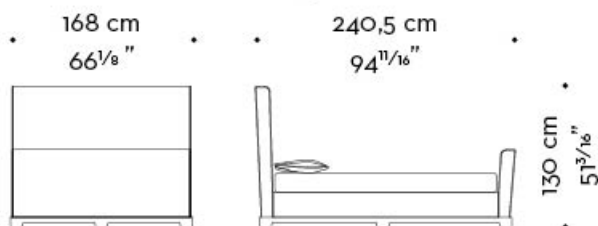

mod. D
letto-testata alta-pediera - bed-high headboard-footboard

materasso - mattress
160×205 cm - 63×80¹¹/₁₆ inches
rete - bedspring
150×201 cm - 59¹/₁₆×79¹/₈ inches

PROMEMORIA®

Wanda

by Romeo Sozzi

WANDA 02

materasso - mattress
180x205 cm - 70⁷/₈x80¹¹/₁₆ inches

rete - bedspring
170x201 cm - 66⁵/₁₆x79¹/₈ inches

PROMEMORIA®

Wanda

by Romeo Sozzi

□

WANDA 03

mod. A
letto-testata bassa - bed-low headboard

mod. D
letto-testata alta-pediera - bed-high headboard-footboard

materasso - mattress
200x200 cm - 78³/₄x78³/₄ inches

rete - bedspring
190x196 cm - 74¹³/₁₆x77³/₁₆ inches

Wanda

by Romeo Sozzi

□

WANDA queen size

materasso - mattress
152×203 cm - 59¹³/₁₆×79¹⁵/₁₆ inches

rete - bedspring
142×199 cm - 55⁷/₈×78³/₈ inches

Wanda

by Romeo Sozzi

WANDA king size

mod. A

letto-testata bassa - bed-low headboard

mod. B