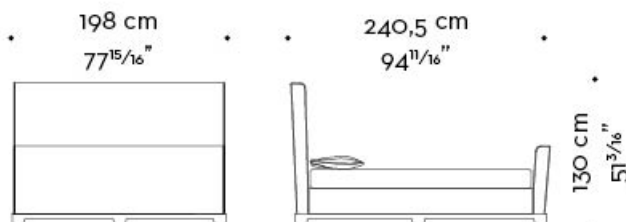

materasso - mattress
180x205 cm - 70⁷/₈x80¹¹/₁₆ inches

rete - bedspring
170x201 cm - 66⁵/₁₆x79¹/₈ inches

PROMEMORIA®

Wanda

by Romeo Sozzi

□

WANDA 03

mod. A
letto-testata bassa - bed-low headboard

mod. B
letto-testata bassa-pediera - bed-low headboard-footboard

mod. C
letto-testata alta - bed-high headboard

mod. D
letto-testata alta-pediera - bed-high headboard-footboard

materasso - mattress

190×205 cm - 74¹³/₁₆×80¹¹/₁₆ inches

rete - bedspring

180×201 cm - 70⁷/₈×79¹/₈ inches

Wanda

by Romeo Sozzi

WANDA 04

mod. A
letto-testata bassa - bed-low headboard

mod. B
letto-testata bassa-pediera - bed-low headboard-footboard

mod. C
letto-testata alta - bed-high headboard

mod. D
letto-testata alta-pediera - bed-high headboard-footboard

materasso - mattress
200x200 cm - 78³/₄x78³/₄ inches

rete - bedspring
190x196 cm - 74¹³/₁₆x77³/₁₆ inches

Wanda

by Romeo Sozzi

□

WANDA queen size