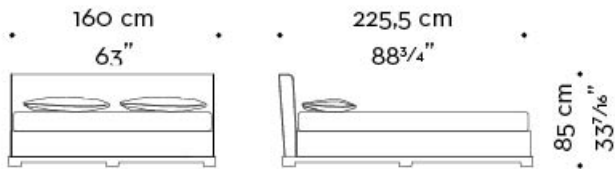

mod. B
letto-testata bassa-pediera - bed-low headboard-footboard

mod. C
letto-testata alta - bed-high headboard

mod. D
letto-testata alta-pediera - bed-high headboard-footboard

materasso - mattress

190×205 cm - 74¹³/₁₆×80¹¹/₁₆ inches

rete - bedspring

180×201 cm - 70⁷/₈×79¹/₈ inches

Wanda

by Romeo Sozzi

WANDA 04

mod. A
letto-testata bassa - bed-low headboard

mod. B
letto-testata bassa-pediera - bed-low headboard-footboard

mod. C
letto-testata alta - bed-high headboard

mod. D
letto-testata alta-pediera - bed-high headboard-footboard

materasso - mattress
200x200 cm - 78³/₄x78³/₄ inches

rete - bedspring
190x196 cm - 74¹³/₁₆x77³/₁₆ inches

Wanda

by Romeo Sozzi

□

WANDA queen size

materasso - mattress
152×203 cm - 59¹³/₁₆×79¹⁵/₁₆ inches

rete - bedspring
142×199 cm - 55⁷/₈×78³/₈ inches

Wanda

by Romeo Sozzi

WANDA king size

mod. A

letto-testata bassa - bed-low headboard

mod. B