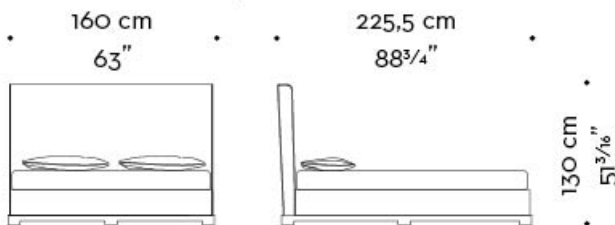

mod. C
letto-testata alta - bed-high headboard