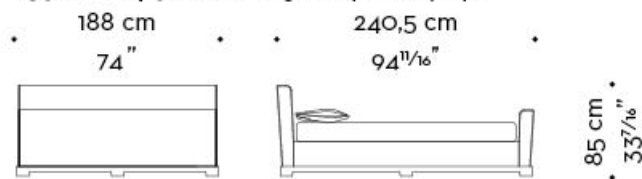

mod. B
letto-testata bassa-pediera - bed-low headboard-footboard