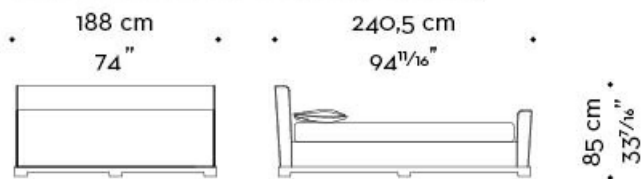

Wanda

by Romeo Sozzi

Wanda

by Romeo Sozzi

□

□□

WANDA 02

mod. A
letto-testata bassa - bed-low headboard