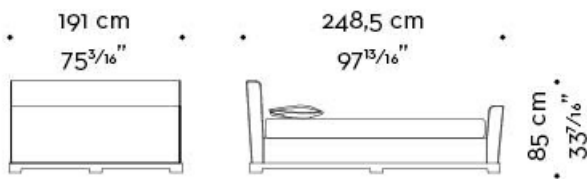

Wanda

by Romeo Sozzi

□

WANDA *californian king size*

mod. A
letto-testata bassa - bed-low headboard

mod. B
letto-testata bassa-pediera - bed-low headboard-footboard

mod. C
letto-testata alta - bed-high headboard