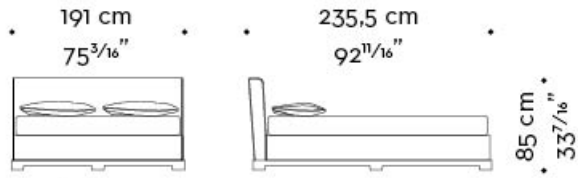

letto-testata bassa-pediera - bed-low headboard-footboard

mod. C

letto-testata alta - bed-high headboard

mod. D

letto - testata alta - pediera - bed - high headboard - footboard

materasso - mattress

193x203 cm - 76x79¹⁵/₁₆ inches

rete - bedspring

183x199 cm - 72¹/₁₆x78³/₈ inches

PROMEMORIA®

Wanda

by Romeo Sozzi

□

WANDA *californian king size*

mod. A
letto-testata bassa - bed-low headboard