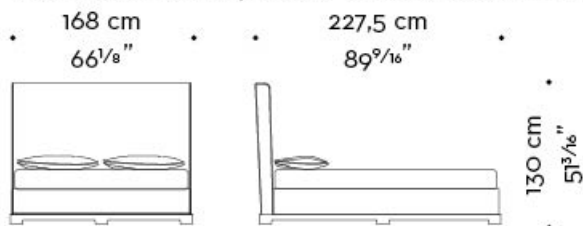

Wanda

by Romeo Sozzi

Wanda

by Romeo Sozzi

WANDA 01

mod. A
letto-testata bassa - bed-low headboard

mod. B
letto-testata bassa-pediera - bed-low headboard-footboard

mod. C
letto-testata alta - bed-high headboard

mod. D
letto-testata alta-pediera - bed-high headboard-footboard

materasso - mattress
160×205 cm - 63×80¹¹/₁₆ inches
rete - bedspring
150×201 cm - 59¹/₁₆×79¹/₈ inches

PROMEMORIA®

Wanda

by Romeo Sozzi

WANDA 02

materasso - mattress
180x205 cm - 70⁷/₈x80¹¹/₁₆ inches

rete - bedspring
170x201 cm - 66⁵/₁₆x79¹/₈ inches

PROMEMORIA®

Wanda

by Romeo Sozzi

□

WANDA 03

mod. A
letto-testata bassa - bed-low headboard

mod. D
letto-testata alta-pediera - bed-high headboard-footboard

materasso - mattress
200x200 cm - 78³/₄x78³/₄ inches

rete - bedspring
190x196 cm - 74¹³/₁₆x77³/₁₆ inches

Wanda

by Romeo Sozzi

□

WANDA queen size