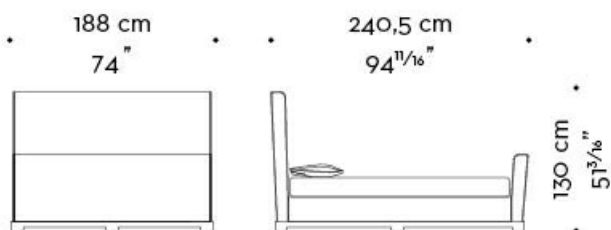

mod. D
letto-testata alta-pediera - bed-high headboard-footboard

PROMEMORIA®