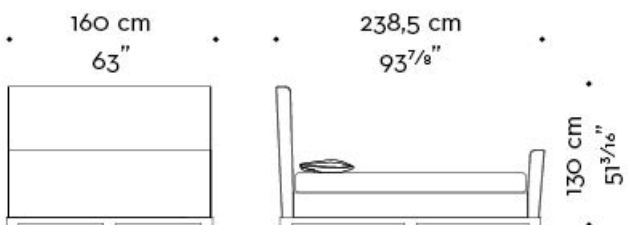

mod. D
letto-testata alta-pediera - bed-high headboard-footboard

materasso - mattress
152×203 cm - 59¹³/₁₆×79¹⁵/₁₆ inches

rete - bedspring
142×199 cm - 55⁷/₈×78³/₈ inches