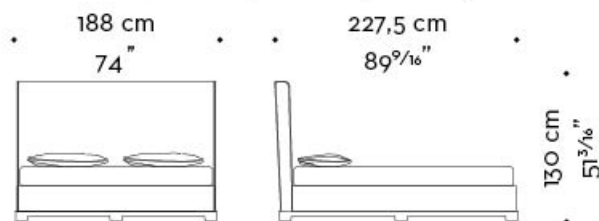

mod. C
letto-testata alta - bed-high headboard