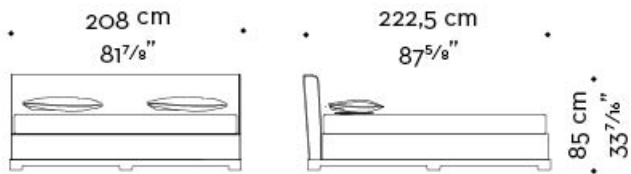

mod. B
letto-testata bassa-pediera - bed-low headboard-footboard

mod. C
letto-testata alta - bed-high headboard

mod. D
letto-testata alta-pediera - bed-high headboard-footboard

materasso - mattress

190×205 cm - 74¹³/₁₆×80¹¹/₁₆ inches

rete - bedspring

180×201 cm - 70⁷/₈×79¹/₈ inches

Wanda

by Romeo Sozzi

WANDA 04

mod. A
letto-testata bassa - bed-low headboard

mod. B
letto-testata bassa-pediera - bed-low headboard-footboard

mod. C
letto-testata alta - bed-high headboard

mod. D
letto-testata alta-pediera - bed-high headboard-footboard

materasso - mattress
200x200 cm - 78³/₄x78³/₄ inches

rete - bedspring
190x196 cm - 74¹³/₁₆x77³/₁₆ inches

Wanda

by Romeo Sozzi

□

WANDA queen size