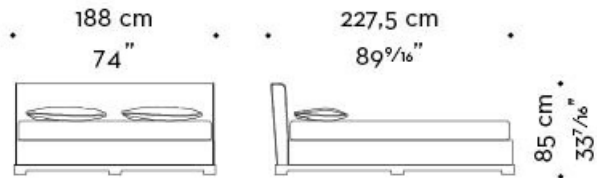

Wanda

by Romeo Sozzi

Wanda

by Romeo Sozzi

□

□□

WANDA 02

mod. A
letto-testata bassa - bed-low headboard