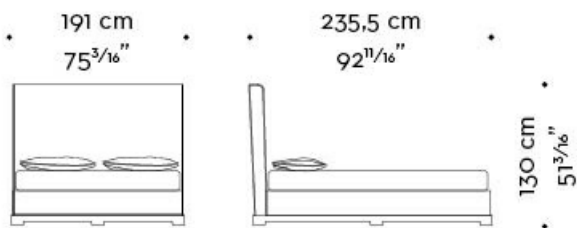

Wanda

by Romeo Sozzi

□

WANDA *californian king size*

mod. A
letto-testata bassa - bed-low headboard

mod. B
letto-testata bassa-pediera - bed-low headboard-footboard

mod. C
letto-testata alta - bed-high headboard