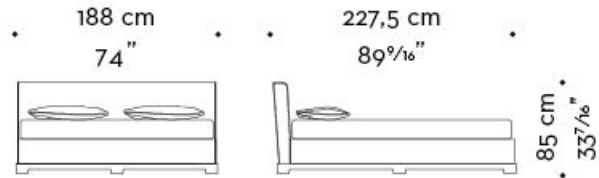

mod. D
letto-testata alta-pediera - bed-high headboard-footboard

materasso - mattress
160×205 cm - 63×80¹¹/₁₆ inches
rete - bedspring
150×201 cm - 59¹/₁₆×79¹/₈ inches

PROMEMORIA®

Wanda

by Romeo Sozzi

WANDA 02

materasso - mattress
180x205 cm - 70⁷/₈x80¹¹/₁₆ inches

rete - bedspring
170x201 cm - 66⁵/₁₆x79¹/₈ inches

PROMEMORIA®

Wanda

by Romeo Sozzi

□

WANDA 03

mod. A
letto-testata bassa - bed-low headboard

mod. D
letto-testata alta-pediera - bed-high headboard-footboard

materasso - mattress
200x200 cm - 78³/₄x78³/₄ inches

rete - bedspring
190x196 cm - 74¹³/₁₆x77³/₁₆ inches

Wanda

by Romeo Sozzi

□

WANDA queen size