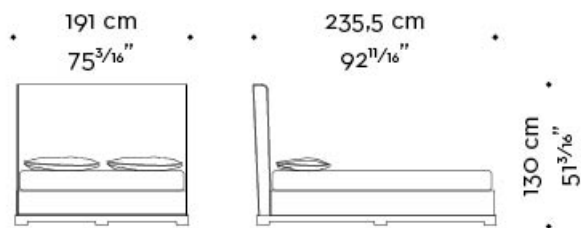

materasso - mattress
152×203 cm - 59¹³/₁₆×79¹⁵/₁₆ inches

rete - bedspring
142×199 cm - 55⁷/₈×78³/₈ inches

Wanda

by Romeo Sozzi

WANDA king size

mod. A

letto-testata bassa - bed-low headboard

mod. B

letto-testata bassa-pediera - bed-low headboard-footboard

mod. C

letto-testata alta - bed-high headboard

mod. D

letto - testata alta - pediera - bed - high headboard - footboard

materasso - mattress

193x203 cm - 76x79¹⁵/₁₆ inches

rete - bedspring

183x199 cm - 72¹/₁₆x78³/₈ inches

PROMEMORIA®

Wanda

by Romeo Sozzi

□

WANDA *californian king size*

mod. A
letto-testata bassa - bed-low headboard

mod. B
letto-testata bassa-pediera - bed-low headboard-footboard

mod. C
letto-testata alta - bed-high headboard

mod. D
letto-testata alta-pediera - bed-high headboard-footboard

materasso - mattress
183×213 cm - 72¹/₁₆×83⁷/₁₆ inches
rete - bedspring
173×209 cm - 68¹/₁₆×82⁵/₁₆ inches