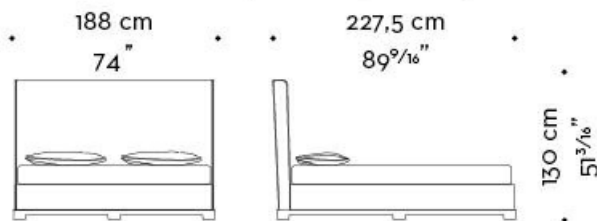

mod. C
letto-testata alta - bed-high headboard