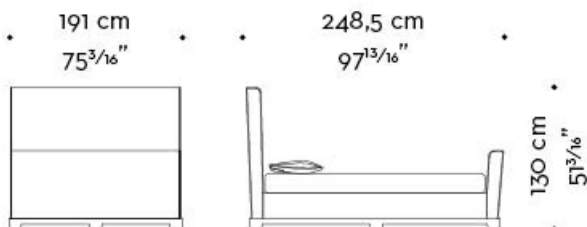

Wanda

by Romeo Sozzi

□

WANDA *californian king size*

mod. A
letto-testata bassa - bed-low headboard

mod. B
letto-testata bassa-pediera - bed-low headboard-footboard

mod. C
letto-testata alta - bed-high headboard