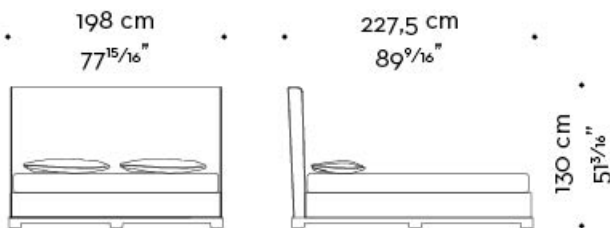

materasso - mattress
180x205 cm - 70⁷/₈x80¹¹/₁₆ inches

rete - bedspring
170x201 cm - 66⁵/₁₆x79¹/₈ inches

PROMEMORIA®

Wanda

by Romeo Sozzi

□

WANDA 03

mod. A
letto-testata bassa - bed-low headboard

mod. B
letto-testata bassa-pediera - bed-low headboard-footboard

mod. C
letto-testata alta - bed-high headboard

mod. D
letto-testata alta-pediera - bed-high headboard-footboard

materasso - mattress

190×205 cm - 74¹³/₁₆×80¹¹/₁₆ inches

mod. D
letto-testata alta-pediera - bed-high headboard-footboard

materasso - mattress
200x200 cm - 78³/₄x78³/₄ inches

rete - bedspring
190x196 cm - 74¹³/₁₆x77³/₁₆ inches

Wanda

by Romeo Sozzi

□

WANDA queen size