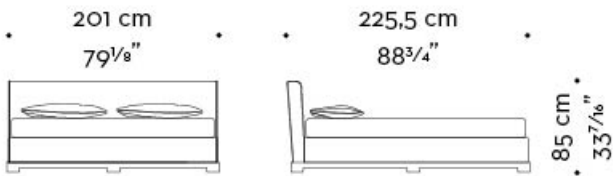

materasso - mattress
152×203 cm - 59¹³/₁₆×79¹⁵/₁₆ inches

rete - bedspring
142×199 cm - 55⁷/₈×78³/₈ inches

Wanda

by Romeo Sozzi

WANDA king size

mod. A

letto-testata bassa - bed-low headboard

mod. B

letto-testata bassa-pediera - bed-low headboard-footboard

mod. C

letto-testata alta - bed-high headboard

mod. D

letto - testata alta - pediera - bed - high headboard - footboard

materasso - mattress

193x203 cm - 76x79¹⁵/₁₆ inches