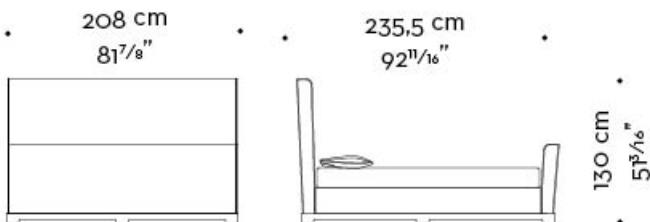

materasso - mattress
180x205 cm - 70⁷/₈x80¹¹/₁₆ inches

rete - bedspring
170x201 cm - 66⁵/₁₆x79¹/₈ inches

PROMEMORIA®

Wanda

by Romeo Sozzi

□

WANDA 03

mod. A
letto-testata bassa - bed-low headboard

mod. B
letto-testata bassa-pediera - bed-low headboard-footboard

mod. C
letto-testata alta - bed-high headboard

mod. D
letto-testata alta-pediera - bed-high headboard-footboard

materasso - mattress

190×205 cm - 74¹³/₁₆×80¹¹/₁₆ inches

rete - bedspring

180×201 cm - 70⁷/₈×79¹/₈ inches

Wanda

by Romeo Sozzi

WANDA 04

mod. A
letto-testata bassa - bed-low headboard

mod. B
letto-testata bassa-pediera - bed-low headboard-footboard

mod. C
letto-testata alta - bed-high headboard

mod. D
letto-testata alta-pediera - bed-high headboard-footboard

materasso - mattress
200x200 cm - 78³/₄x78³/₄ inches

rete - bedspring
190x196 cm - 74¹³/₁₆x77³/₁₆ inches

Wanda

by Romeo Sozzi

□

WANDA queen size