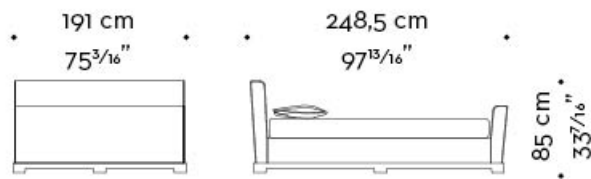

materasso - mattress
152×203 cm - 59¹³/₁₆×79¹⁵/₁₆ inches

rete - bedspring
142×199 cm - 55⁷/₈×78³/₈ inches

Wanda

by Romeo Sozzi

WANDA king size

mod. A

letto-testata bassa - bed-low headboard

mod. B

letto-testata bassa-pediera - bed-low headboard-footboard

mod. C

letto-testata alta - bed-high headboard

mod. D

letto - testata alta - pediera - bed - high headboard - footboard

materasso - mattress

193x203 cm - 76x79¹⁵/₁₆ inches

rete - bedspring

183x199 cm - 72¹/₁₆x78³/₈ inches

PROMEMORIA®

Wanda

by Romeo Sozzi

□

WANDA *californian king size*

mod. A
letto-testata bassa - bed-low headboard

mod. B
letto-testata bassa-pediera - bed-low headboard-footboard

mod. C
letto-testata alta - bed-high headboard

mod. D
letto-testata alta-pediera - bed-high headboard-footboard

materasso - mattress
183×213 cm - 72¹/₁₆×83⁷/₁₆ inches
rete - bedspring
173×209 cm - 68¹/₁₆×82⁵/₁₆ inches