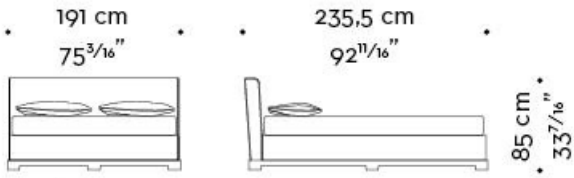

Wanda

by Romeo Sozzi

□

WANDA 04

mod. A
letto-testata bassa - bed-low headboard

mod. B
letto-testata bassa-pediera - bed-low headboard-footboard

mod. C
letto-testata alta - bed-high headboard

mod. D
letto-testata alta-pediera - bed-high headboard-footboard

Wanda

by Romeo Sozzi

□

WANDA *californian king size*

mod. A
letto-testata bassa - bed-low headboard

mod. B
letto-testata bassa-pediera - bed-low headboard-footboard

mod. C
letto-testata alta - bed-high headboard