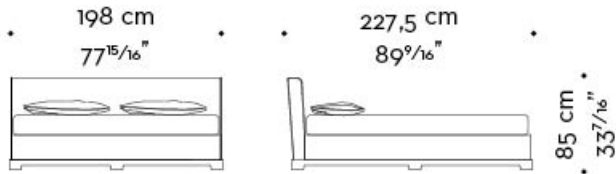

materasso - mattress
180x205 cm - 70⁷/₈x80¹¹/₁₆ inches

rete - bedspring
170x201 cm - 66⁵/₁₆x79¹/₈ inches

PROMEMORIA®

Wanda

by Romeo Sozzi

□

WANDA 03

mod. A
letto-testata bassa - bed-low headboard

mod. B
letto-testata bassa-pediera - bed-low headboard-footboard

mod. C
letto-testata alta - bed-high headboard

mod. D
letto-testata alta-pediera - bed-high headboard-footboard

materasso - mattress

190×205 cm - 74¹³/₁₆×80¹¹/₁₆ inches