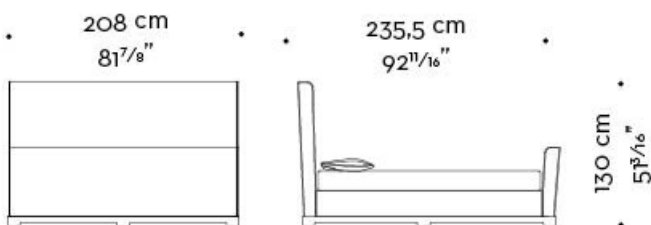

Wanda

by Romeo Sozzi

□

WANDA 04

mod. A
letto-testata bassa - bed-low headboard

mod. B
letto-testata bassa-pediera - bed-low headboard-footboard

mod. C
letto-testata alta - bed-high headboard

mod. D
letto-testata alta-pediera - bed-high headboard-footboard