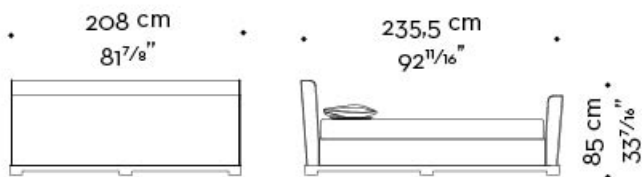

materasso - mattress
180x205 cm - 70⁷/₈x80¹¹/₁₆ inches

rete - bedspring
170x201 cm - 66⁵/₁₆x79¹/₈ inches

PROMEMORIA®

Wanda

by Romeo Sozzi

□

WANDA 03

mod. A
letto-testata bassa - bed-low headboard

mod. B
letto-testata bassa-pediera - bed-low headboard-footboard

mod. C
letto-testata alta - bed-high headboard

mod. D
letto-testata alta-pediera - bed-high headboard-footboard

materasso - mattress

190×205 cm - 74¹³/₁₆×80¹¹/₁₆ inches

rete - bedspring

180×201 cm - 70⁷/₈×79¹/₈ inches

Wanda

by Romeo Sozzi

WANDA 04

mod. A
letto-testata bassa - bed-low headboard

mod. B
letto-testata bassa-pediera - bed-low headboard-footboard

mod. C
letto-testata alta - bed-high headboard

mod. D
letto-testata alta-pediera - bed-high headboard-footboard

materasso - mattress
200x200 cm - 78³/₄x78³/₄ inches

rete - bedspring
190x196 cm - 74¹³/₁₆x77³/₁₆ inches

Wanda

by Romeo Sozzi

□

WANDA queen size