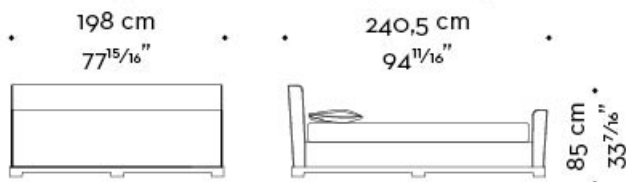

materasso - mattress
180x205 cm - 70⁷/₈x80¹¹/₁₆ inches

rete - bedspring
170x201 cm - 66⁵/₁₆x79¹/₈ inches

PROMEMORIA®

Wanda

by Romeo Sozzi

□

WANDA 03

mod. A
letto-testata bassa - bed-low headboard

mod. B
letto-testata bassa-pediera - bed-low headboard-footboard

mod. C
letto-testata alta - bed-high headboard

mod. D
letto-testata alta-pediera - bed-high headboard-footboard

materasso - mattress

190×205 cm - 74¹³/₁₆×80¹¹/₁₆ inches

rete - bedspring

180×201 cm - 70⁷/₈×79¹/₈ inches

Wanda

by Romeo Sozzi

WANDA 04

mod. A
letto-testata bassa - bed-low headboard

mod. B
letto-testata bassa-pediera - bed-low headboard-footboard

mod. C
letto-testata alta - bed-high headboard

mod. D
letto-testata alta-pediera - bed-high headboard-footboard

materasso - mattress
200x200 cm - 78³/₄x78³/₄ inches

rete - bedspring
190x196 cm - 74¹³/₁₆x77³/₁₆ inches

Wanda

by Romeo Sozzi

□

WANDA queen size