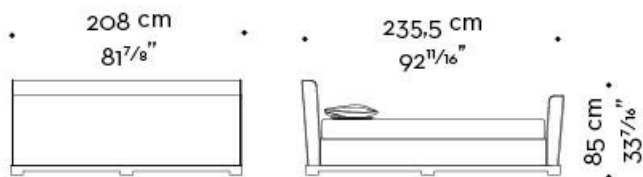

Wanda

by Romeo Sozzi

□

WANDA 04

mod. A
letto-testata bassa - bed-low headboard

mod. B
letto-testata bassa-pediera - bed-low headboard-footboard

mod. C
letto-testata alta - bed-high headboard

mod. D
letto-testata alta-pediera - bed-high headboard-footboard

Wanda

by Romeo Sozzi

□

WANDA *californian king size*

mod. A
letto-testata bassa - bed-low headboard

mod. B
letto-testata bassa-pediera - bed-low headboard-footboard

mod. C
letto-testata alta - bed-high headboard