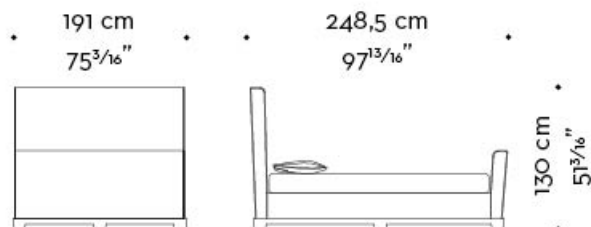

materasso - mattress
152×203 cm - 59¹³/₁₆×79¹⁵/₁₆ inches

rete - bedspring
142×199 cm - 55⁷/₈×78³/₈ inches

Wanda

by Romeo Sozzi

WANDA king size

mod. A

letto-testata bassa - bed-low headboard

mod. B

letto-testata bassa-pediera - bed-low headboard-footboard

mod. C

letto-testata alta - bed-high headboard

mod. D

letto - testata alta - pediera - bed - high headboard - footboard

materasso - mattress

193x203 cm - 76x79¹⁵/₁₆ inches

rete - bedspring

183x199 cm - 72¹/₁₆x78³/₈ inches

PROMEMORIA®

Wanda

by Romeo Sozzi

□

WANDA *californian king size*

mod. A
letto-testata bassa - bed-low headboard

mod. B
letto-testata bassa-pediera - bed-low headboard-footboard

mod. C
letto-testata alta - bed-high headboard

mod. D
letto-testata alta-pediera - bed-high headboard-footboard

materasso - mattress
183×213 cm - 72¹/₁₆×83⁷/₁₆ inches
rete - bedspring
173×209 cm - 68¹/₁₆×82⁵/₁₆ inches