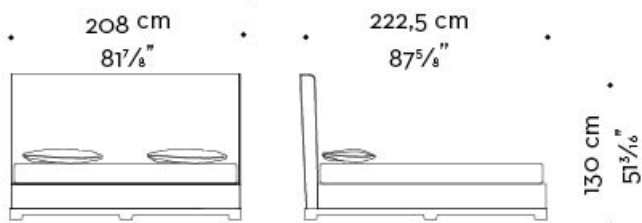

materasso - mattress
180x205 cm - 70⁷/₈x80¹¹/₁₆ inches

rete - bedspring
170x201 cm - 66⁵/₁₆x79¹/₈ inches

PROMEMORIA®

Wanda

by Romeo Sozzi

□

WANDA 03

mod. A
letto-testata bassa - bed-low headboard

mod. B
letto-testata bassa-pediera - bed-low headboard-footboard

mod. C
letto-testata alta - bed-high headboard

mod. D
letto-testata alta-pediera - bed-high headboard-footboard

materasso - mattress

190×205 cm - 74¹³/₁₆×80¹¹/₁₆ inches

rete - bedspring

180×201 cm - 70⁷/₈×79¹/₈ inches

Wanda

by Romeo Sozzi

WANDA 04

mod. A
letto-testata bassa - bed-low headboard

mod. B
letto-testata bassa-pediera - bed-low headboard-footboard

mod. C
letto-testata alta - bed-high headboard

mod. D
letto-testata alta-pediera - bed-high headboard-footboard

materasso - mattress
200x200 cm - 78³/₄x78³/₄ inches

rete - bedspring
190x196 cm - 74¹³/₁₆x77³/₁₆ inches

Wanda

by Romeo Sozzi

□

WANDA queen size